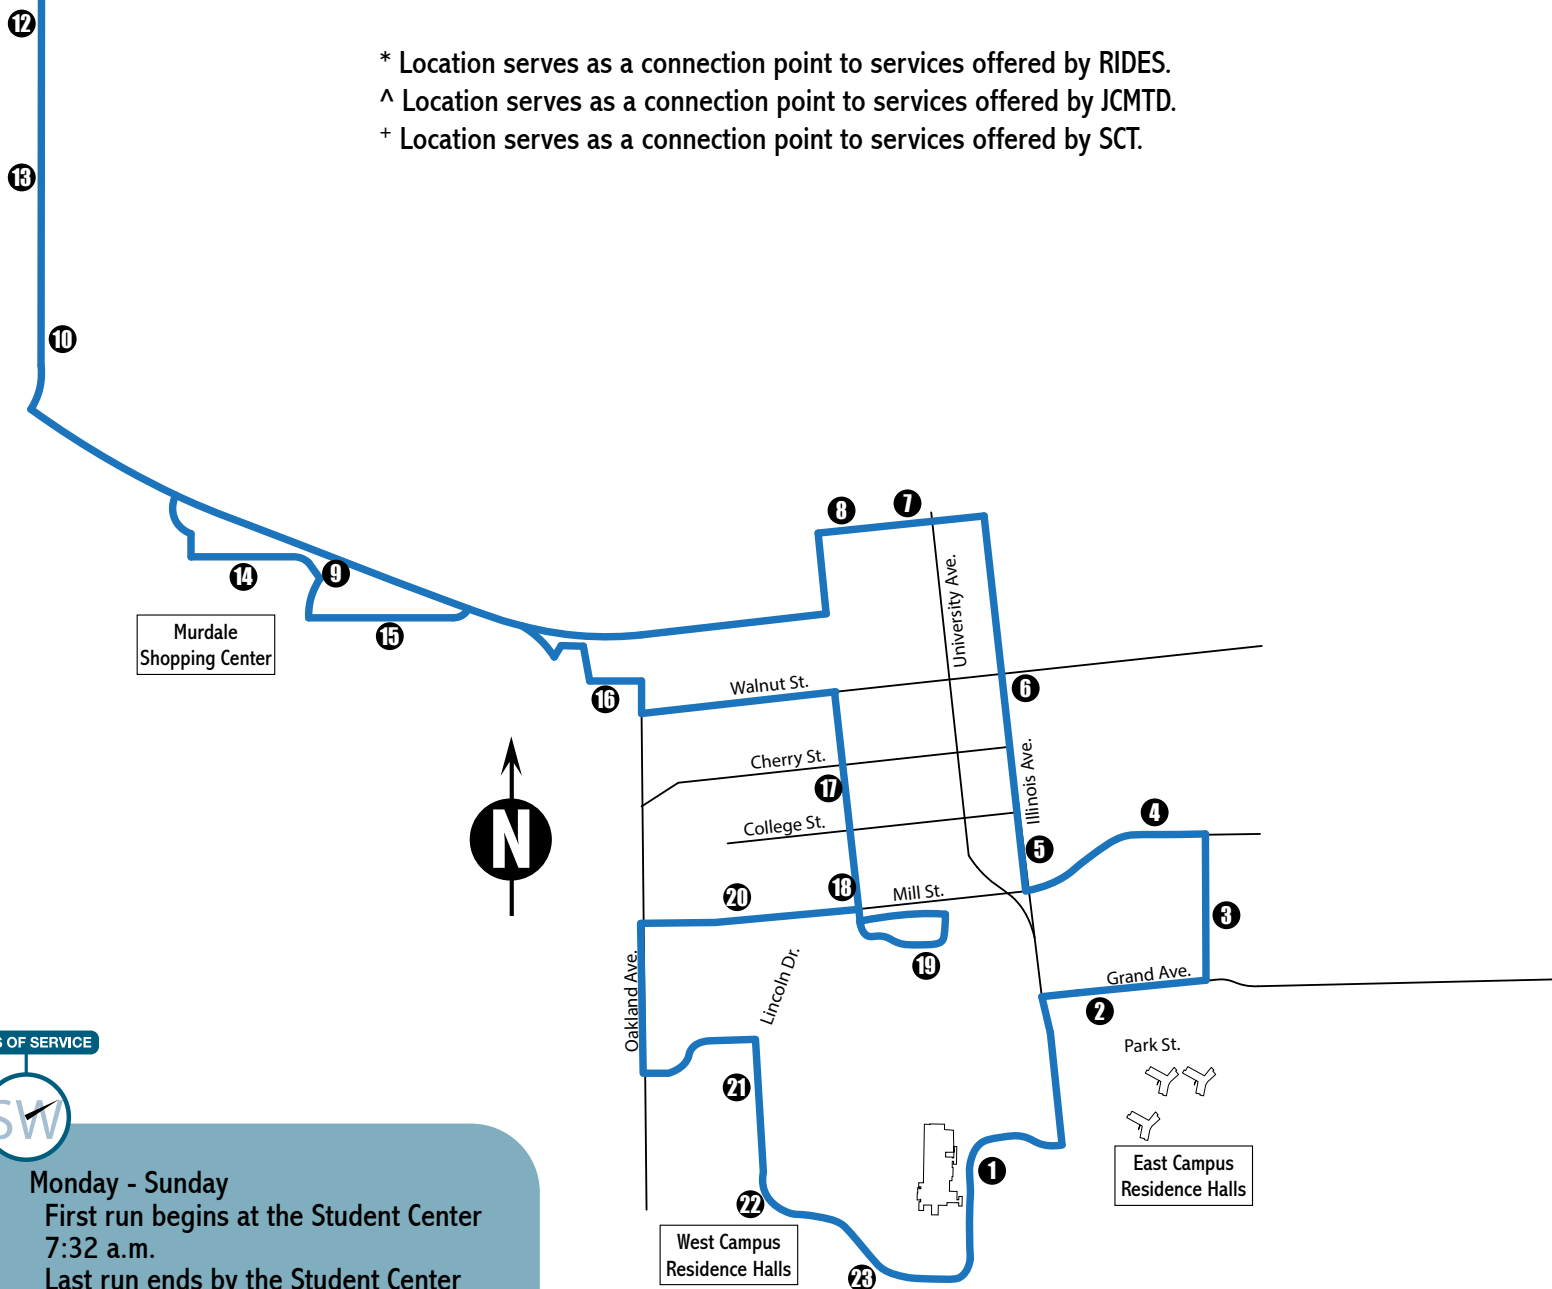

SW SUMMER WEST

SUMMER WEST ROUTE // SEVEN DAYS A WEEK
STOP NO./MINUTE OF HOUR/LOCATION/BUS STOP NO.

1	:32	Student Center (East Side) Departs*	124	13		New Era Apartments	175
2		Charlotte West Stadium	20	14	:07	Murdale Shopping Center	54
3		Health Center	43	15		Old West Main Apartments	91
4		Mill @ Lincoln	79	16		Schnucks*^	118
5		Illinois @ Freeman	46	17		Poplar @ Cherry	97
6	:40	Amtrak Station**	4	18		Poplar @ Mill (West Side)	102
7		Oak @ University	87	19	:19	Pulliam Hall	131
8	:44	Oak @ Poplar	86	20		Carbondale Towers	172
9		Banterra Bank	174	21		Communications Bldg.	24
10		SI Motor Sports	113	22	:25	Thompson Point @ Lincoln (South Side)	142
11	:00	SI Airport (Departs)	110				
12		Tan Tara MHP	134	23		Engineering Crosswalk (South Side)	27

* Location serves as a connection point to services offered by RIDES.
^ Location serves as a connection point to services offered by JCMTD.
+ Location serves as a connection point to services offered by SCT.

TIMES OF SERVICE

Monday - Sunday
First run begins at the Student Center 7:32 a.m.
Last run ends by the Student Center 7:27 p.m.