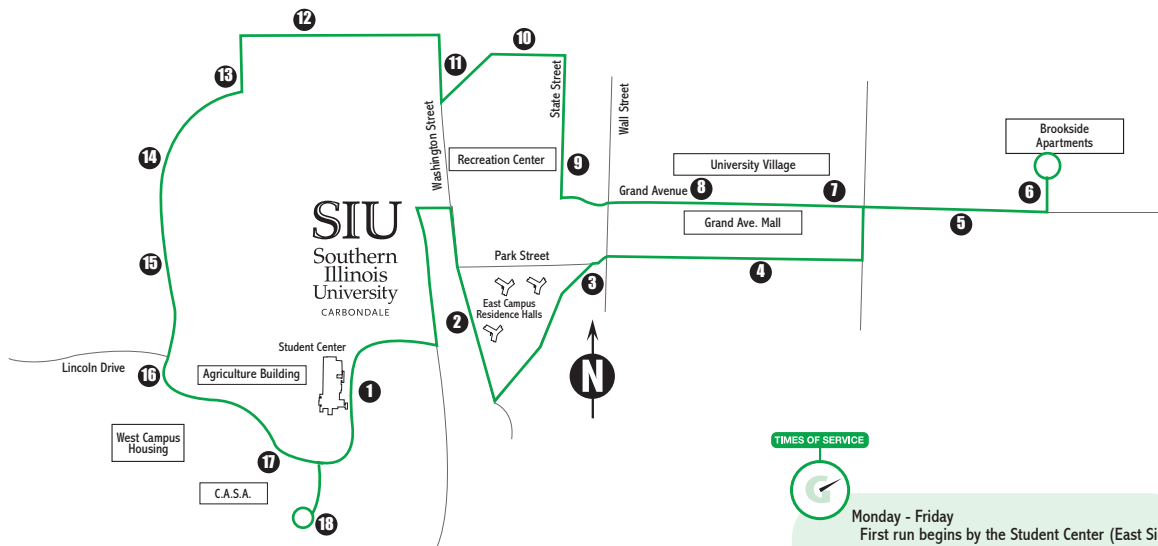

# G Grand Loop

BUS STOPS EVERY 15 MINUTES AT EACH LOCATION

MONDAY - FRIDAY

STOP NO./LOCATION/BUS STOP NO.

1	Student Center (East Side)*	195
2	Neely Hall	259
3	Logan @ Park (East Side)	243
4	The Pointe Apartments	199
5	Aspen Court	107
6	Brookside Apartments	112
7	Georgetown Apartments	128
8	University Village Apartments	147
9	Student Health Center	133
10	Mill @ Lincoln	157
11	Illinois @ Freeman	137
12	College St. Apartments	254
13	Poplar @ Mill	175
14	Northwest Annex @ Wham	162
15	Communications Bldg.	118
16	Thompson Point South	221
17	Engineering Crosswalk South	119
18	C.A.S.A.	211

\* Location serves as a connection point to services offered by RIDES.

^ Location serves as a connection point to services offered by JCMTD.

#### TIMES OF SERVICE

Monday - Friday  
 First run begins by the Student Center (East Side)  
 6:30 a.m.  
 Last run ends by the Student Center  
 7:26 p.m.