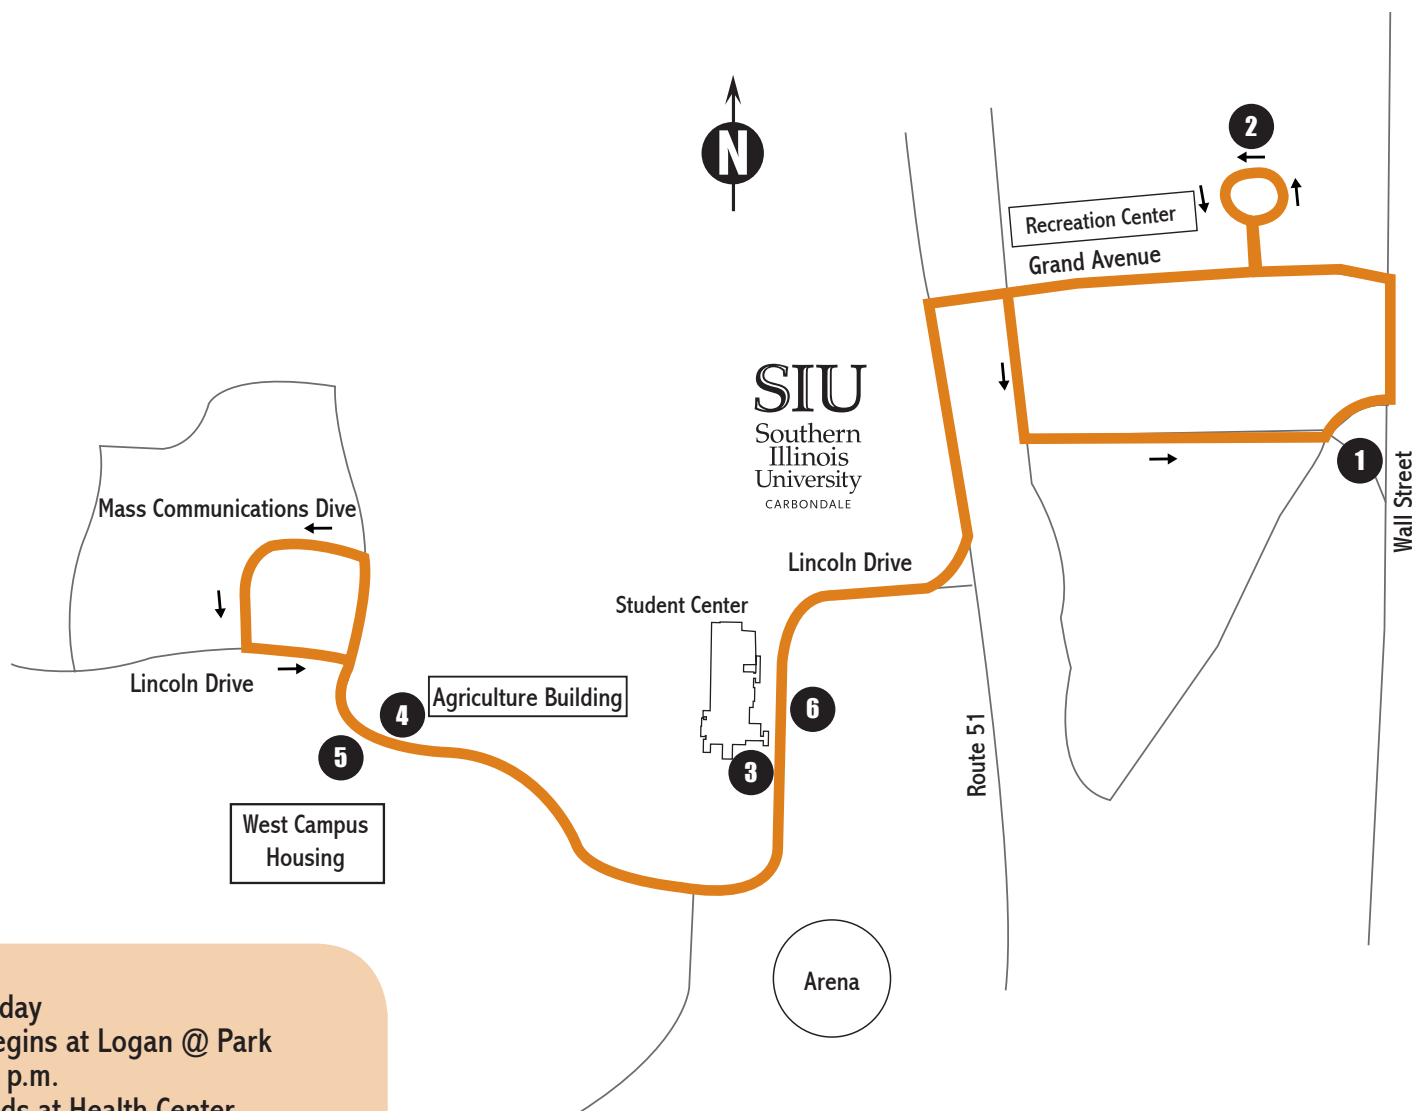

TPD Thompson Point Direct

THOMPSON POINT DIRECT SHUTTLE // 7 DAYS A WEEK
STOP NO./LOCATION/BUS STOP NO.

1	Logan @ Park (East Side)	243
2	Health Center	133
3	Student Center (West Side)	196
4	Thompson Point @ Lincoln (North Side)	220
5	Thompson Point @ Lincoln (South Side)	221
6	Student Center (East Side)	195

TIMES OF SERVICE

Monday - Friday
First run begins at Logan @ Park
7 a.m. - 10 p.m.
Last run ends at Health Center

Saturday
First run begins at Logan @ Park
10:45 a.m. - 7 p.m.
Last run ends at Health Center

Sunday
First run begins at Logan @ Park
10:45 a.m. - 10 p.m.
Last run ends at Health Center