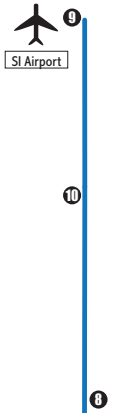

SW SUMMER WEST

SUMMER WEST ROUTE // SEVEN DAYS A WEEK
STOP NO./MINUTE OF HOUR/LOCATION/BUS STOP NO.

1	:32	Student Center (East Side) Departs*	195	12		Old West Main Apartments	166
2		Charlotte West Stadium	239	13	:13	Schnucks*^	185
3		Health Center	133	14		Poplar @ Cherry	172
4		Illinois @ Freeman	137	15	:19	Poplar @ Mill (West Side)	175
5	:40	Amtrak Station*	104	16		Carbondale Towers	275
6		Oak @ University	164	17		Pulliam Hall	177
7		Oak @ Poplar	163	18		Communications Bldg.	118
8		SI Motor Sports	180	19	:25	Thompson Point @ Lincoln (South Side)	221
9	:00	SI Airport (Departs)	241	20		Engineering Crosswalk (South Side)	119
10		Tan Tara MHP	197				
11	:07	Larry's House of Cakes	144				

* Location serves as a connection point to services offered by RIDES.

^ Location serves as a connection point to services offered by JCMTD.

Murdale Shopping Center

TIMES OF SERVICE

Monday - Sunday
First run begins at the Student Center
7:32 a.m.
Last run ends by the Student Center
7:27 p.m.

West Campus Residence Halls

Park St.
East Campus Residence Halls