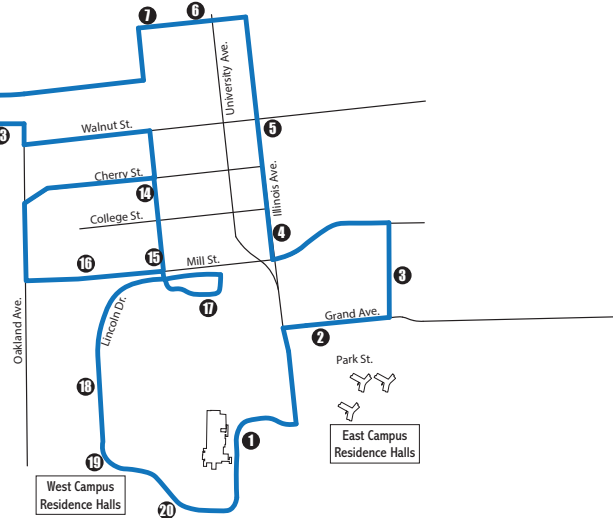

SW SUMMER WEST

SUMMER WEST ROUTE // SEVEN DAYS A WEEK
STOP NO./MINUTE OF HOUR/LOCATION/BUS STOP NO.

1	:32	Student Center (East Side) Departs*	195	12		Old West Main Apartments	166
2		Charlotte West Stadium	239	13	:13	Schnucks*^	185
3		Health Center	133	14		Poplar @ Cherry	172
4		Illinois @ Freeman	137	15	:19	Poplar @ Mill (West Side)	175
5	:40	Amtrak Station*	104	16		Carbondale Towers	275
6		Oak @ University	164	17		Pulliam Hall	177
7		Oak @ Poplar	163	18		Communications Bldg.	118
8		SI Motor Sports	180	19	:25	Thompson Point @ Lincoln (South Side)	221
9	:00	SI Airport (Departs)	241	20		Engineering Crosswalk (South Side)	119
10		Tan Tara MHP	197				
11	:07	Larry's House of Cakes	144				

* Location serves as a connection point to services offered by RIDES.

^ Location serves as a connection point to services offered by JCMTD.

Murdale Shopping Center

TIMES OF SERVICE

Monday - Sunday
First run begins at the Student Center
7:32 a.m.
Last run ends by the Student Center
7:27 p.m.

West Campus Residence Halls

Park St.
East Campus Residence Halls