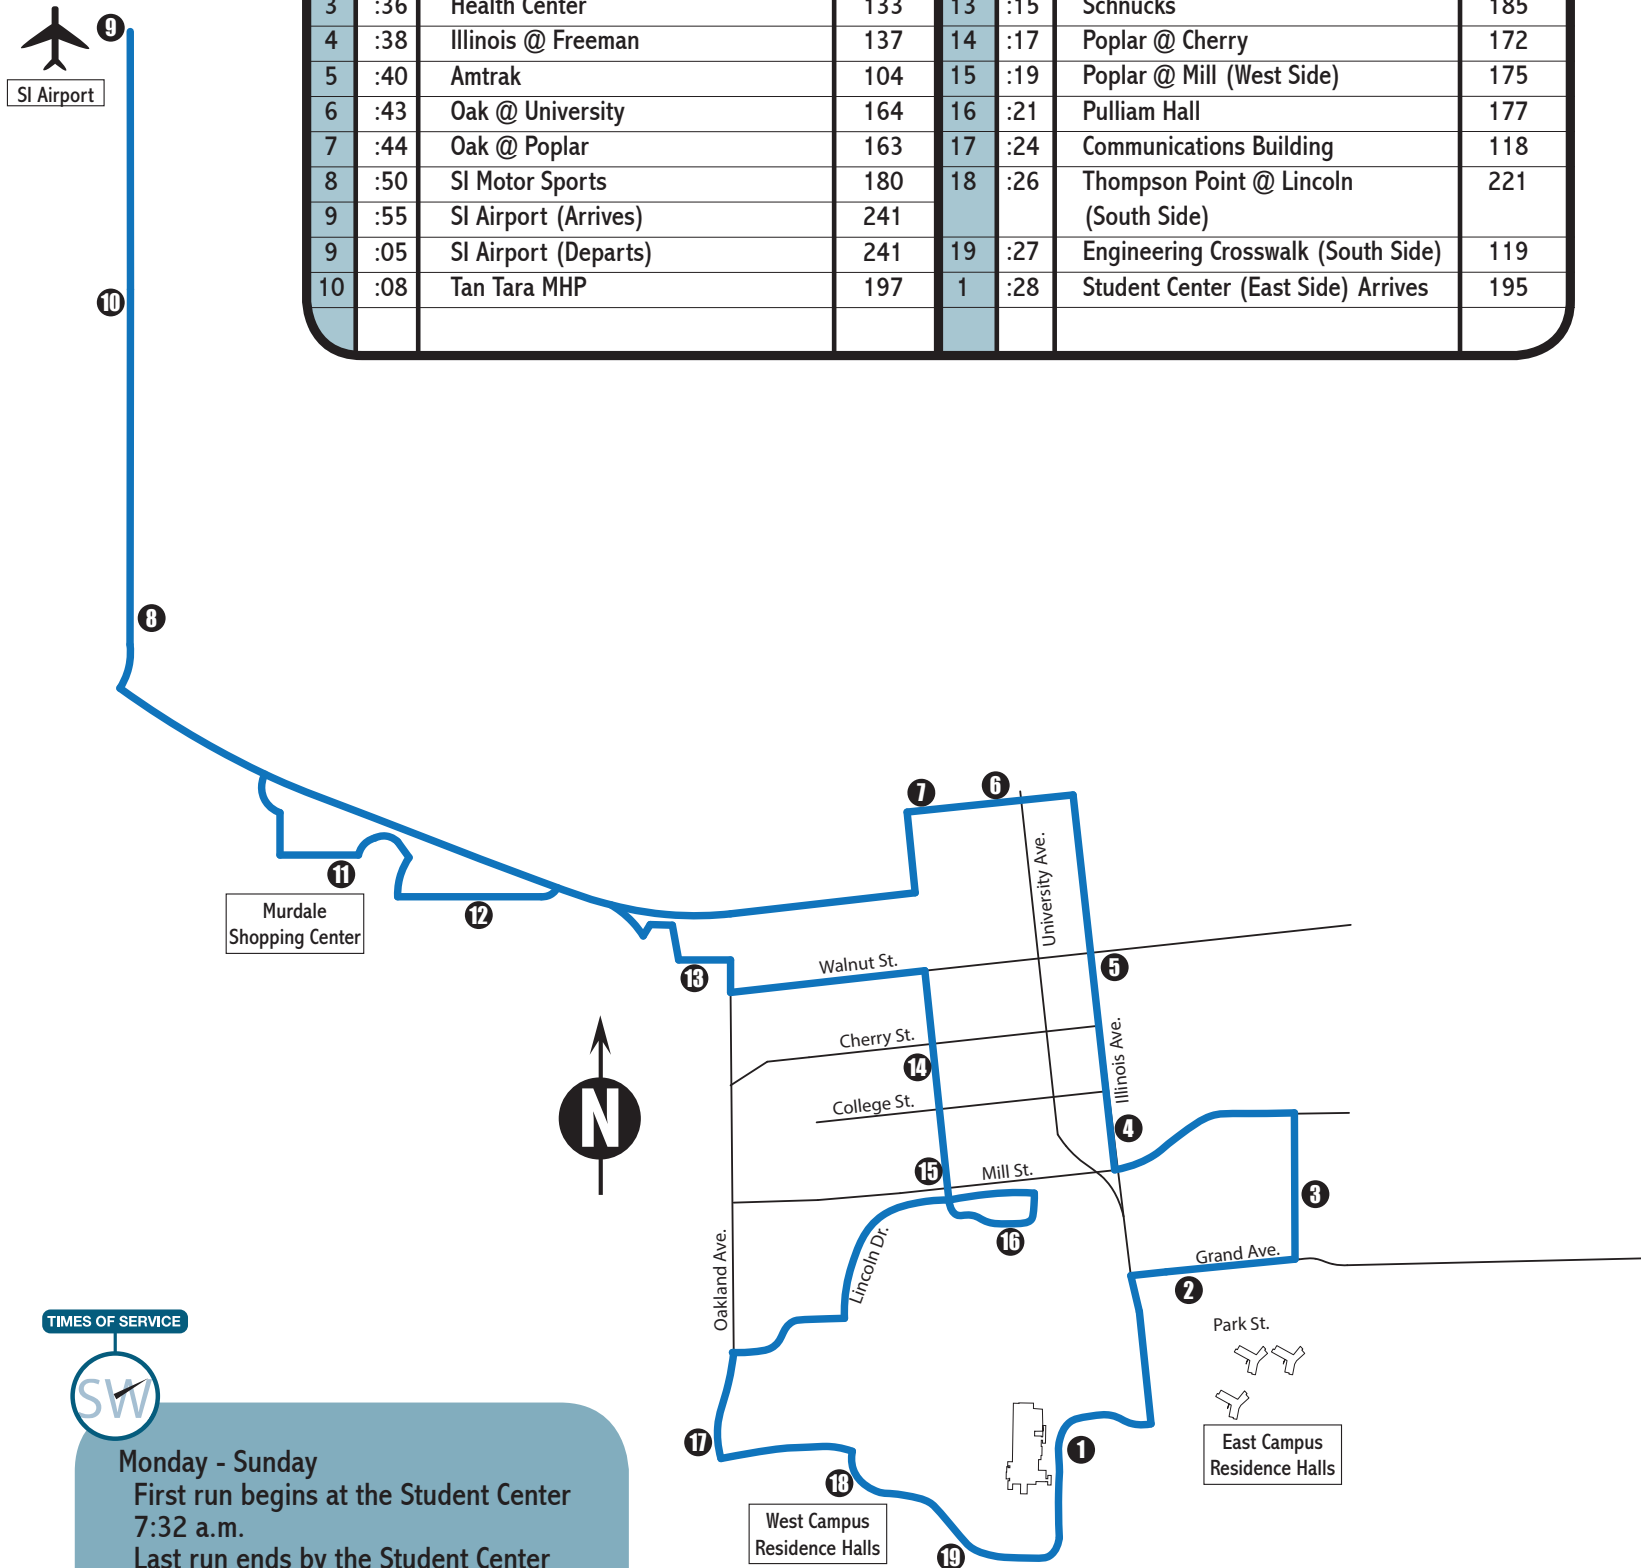

SW SUMMER WEST

SUMMER WEST ROUTE // SEVEN DAYS A WEEK
STOP NO./MINUTE OF HOUR/LOCATION/BUS STOP NO.

1	:32	Student Center (East Side) Departs	195	11	:10	Larry's House of Cakes	144
2	:34	Charlotte West Stadium	239	12	:12	Old West Main Apartments	166
3	:36	Health Center	133	13	:15	Schnucks	185
4	:38	Illinois @ Freeman	137	14	:17	Poplar @ Cherry	172
5	:40	Amtrak	104	15	:19	Poplar @ Mill (West Side)	175
6	:43	Oak @ University	164	16	:21	Pulliam Hall	177
7	:44	Oak @ Poplar	163	17	:24	Communications Building	118
8	:50	SI Motor Sports	180	18	:26	Thompson Point @ Lincoln (South Side)	221
9	:55	SI Airport (Arrives)	241				
9	:05	SI Airport (Departs)	241	19	:27	Engineering Crosswalk (South Side)	119
10	:08	Tan Tara MHP	197	1	:28	Student Center (East Side) Arrives	195

TIMES OF SERVICE

Monday - Sunday
First run begins at the Student Center
7:32 a.m.
Last run ends by the Student Center
7:28 p.m.