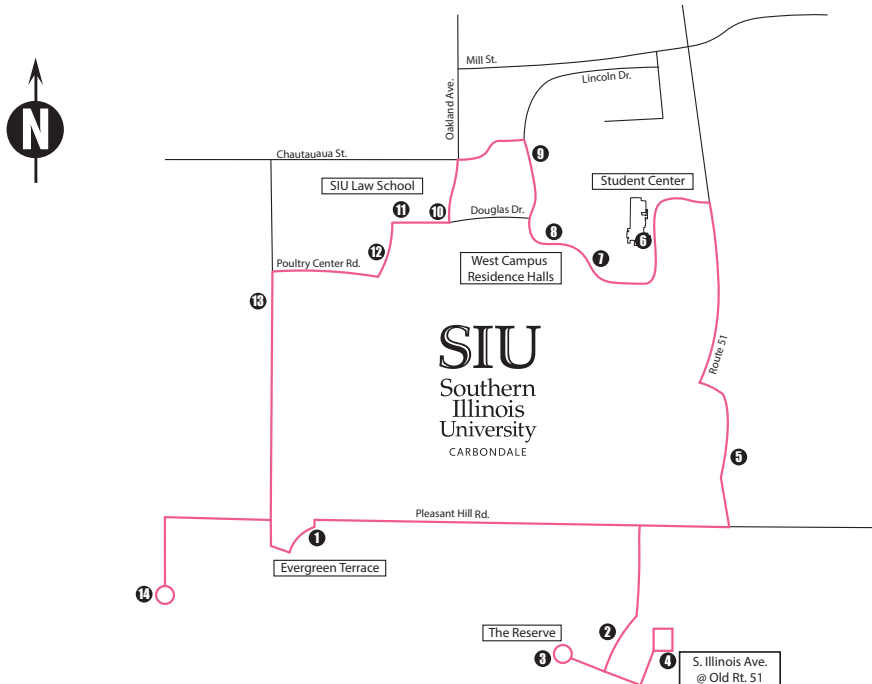

S South

SOUTH ROUTE // MONDAY - FRIDAY
STOP NO./MINUTE OF HOUR/LOCATION/BUS STOP NO.

1	:00	:30	Evergreen Terrace (Depart)	121
2			Westwood Apartments	216
3			The Reserve	200
4			S. Illinois Ave. @ Old Rt. 51	106
5	:09	:39	Southern Illinois Research Park	171
6	:16	:46	Student Center (West Side) Depart*	196
7			Engineering Crosswalk (North Side)	235
8	:18	:48	Thompson Point @ Lincoln (North Side)	220
9			Life Science	233
10			Oakland @ Douglas	234
11	:21	:51	Law School	146
12			Beimfohr Hall	141
13			McLafferty Annex (West Side)	237
14			Physiology and Metabolism Center	246

* Location serves as a connection point to services offered by RIDES.

^ Location serves as a connection point to services offered by JCMTD.

TIMES OF SERVICE

Monday - Friday
 First run begins by Evergreen Terrace
 7 a.m.
 Last run ends by the Student Center
 7:12 p.m.