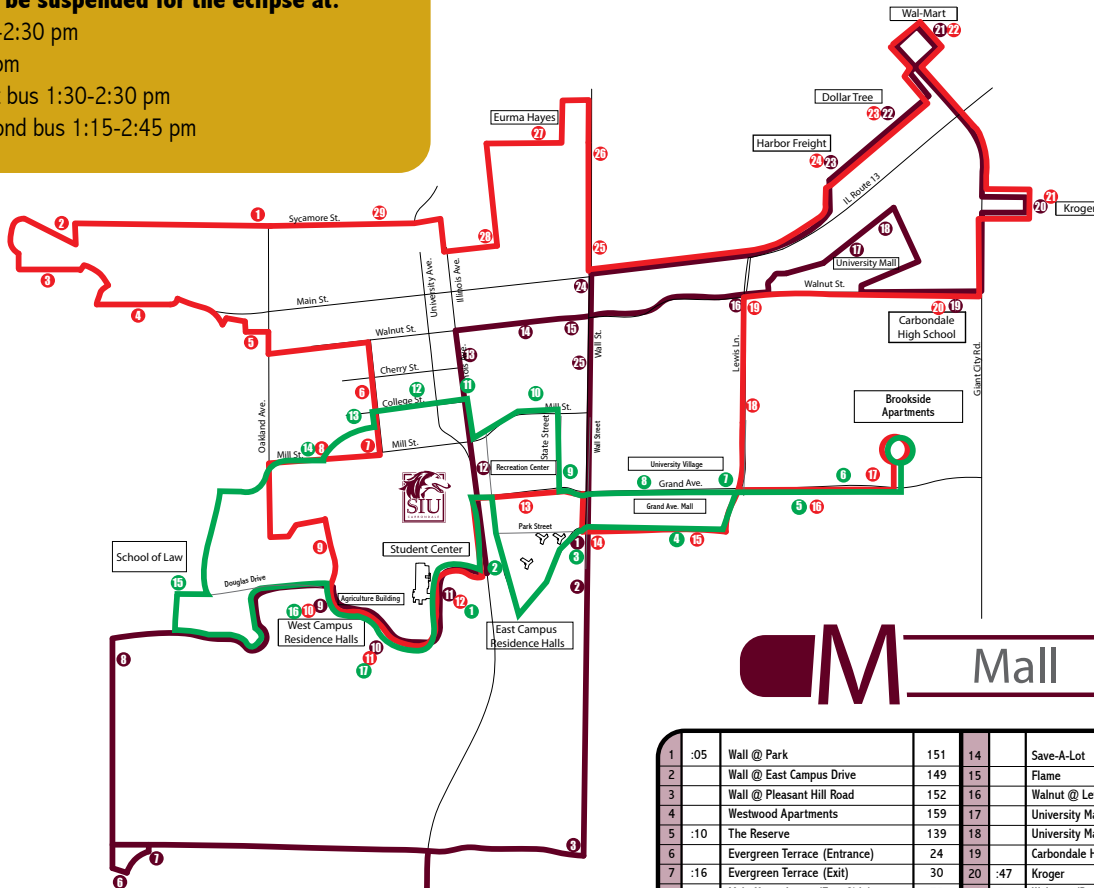

Bus service will be suspended for the eclipse at:

- Crosstown - 1:30-2:30 pm
- Mall - 1:05-3:05 pm
- Grand Loop - first bus 1:30-2:30 pm
  second bus 1:15-2:45 pm

M Mall

1	:05	Wall @ Park	151	14	Save-A-Lot	117
2		Wall @ East Campus Drive	149	15	Flame	33
3		Wall @ Pleasant Hill Road	152	16	Walnut @ Lewis Lane	154
4		Westwood Apartments	159	17	University Mall Main Entrance	147
5	:10	The Reserve	139	18	University Mall East Entrance	146
6		Evergreen Terrace (Entrance)	24	19	Carbondale High School	18
7	:16	Evergreen Terrace (Exit)	30	20	:47 Kroger	53
8		McLafferty Annex (East Side)	75	21	:53 Walmart (Departs)*^	153
9	:22	Thompson Point @ Lincoln	143	22	Dollar Tree*	170
10		Engineering Crosswalk (South Side)	27	23	Harbor Freight*	171
11	:28	Student Center (East Side) Departs*	124	24	North of Walgreens East	84
12		Saluki Plaza	116	25	Saluki Apartments*	115
13		Amtrak Station**	4			

G Grand Loop

1	Student Center (East Side)*	:30	:00	124
2	Neely Hall			82
3	Logan @ Park (East Side)			65
4	The Pointe Apartments			137
5	Aspen Court			8
6	Brookside Apartments	:40	:10	15
7	Georgetown Apartments			36
8	University Village Apartments			148
9	Student Health Center	:44	:14	43
10	Mill @ Lincoln			79
11	College @ Illinois			176
12	College St. Apartments	:48	:18	22
13	Poplar @ Mill			102
14	Northwest Annex @ Wham			85
15	School of Law			56
16	Thompson Point South	:53	:23	143
17	Engineering Crosswalk South			27

C Crosstown

1	:30	Armory	6	11	Engineering Crosswalk (South Side)	27	22	:12	Walmart (Departs)**	153	
2		Rural King/Walgreens	231	12	:52	Student Center (East Side) Departs*	124	23	Dollar Tree*	170	
3		Murdale Shopping Center	54	13		Charlotte West Stadium	20	24	Harbor Freight*	171	
4		Old West Main Apartments	91	14		Park @ Wall	93	25	Wall @ Jackson	150	
5	:37	Schnucks**	118	15		The Pointe Apartments	137	26	:22	Attucks Park	9
6		Poplar @ Cherry	97	16		Aspen Court	8	27		Eurma Hayes Center	28
7		Poplar @ Mill (West Side)	102	17	:00	Brookside Apartments	15	28		Marion @ Oak	73
8		Carbondale Towers	172	18		Superblock	232	29		Sycamore @ Michaels	233
9		Communications Building	24	19		Lewis Lane @ Walnut	58				
10	:45	Thompson Point @ Lincoln (South Side)	143	20		Carbondale High School	18				
				21		Kroger	53				

* Location serves as a connection point to services offered by RIDES.
^ Location serves as a connection point to services offered by JCMD.
+ Location serves as a connection point to services offered by SCT.