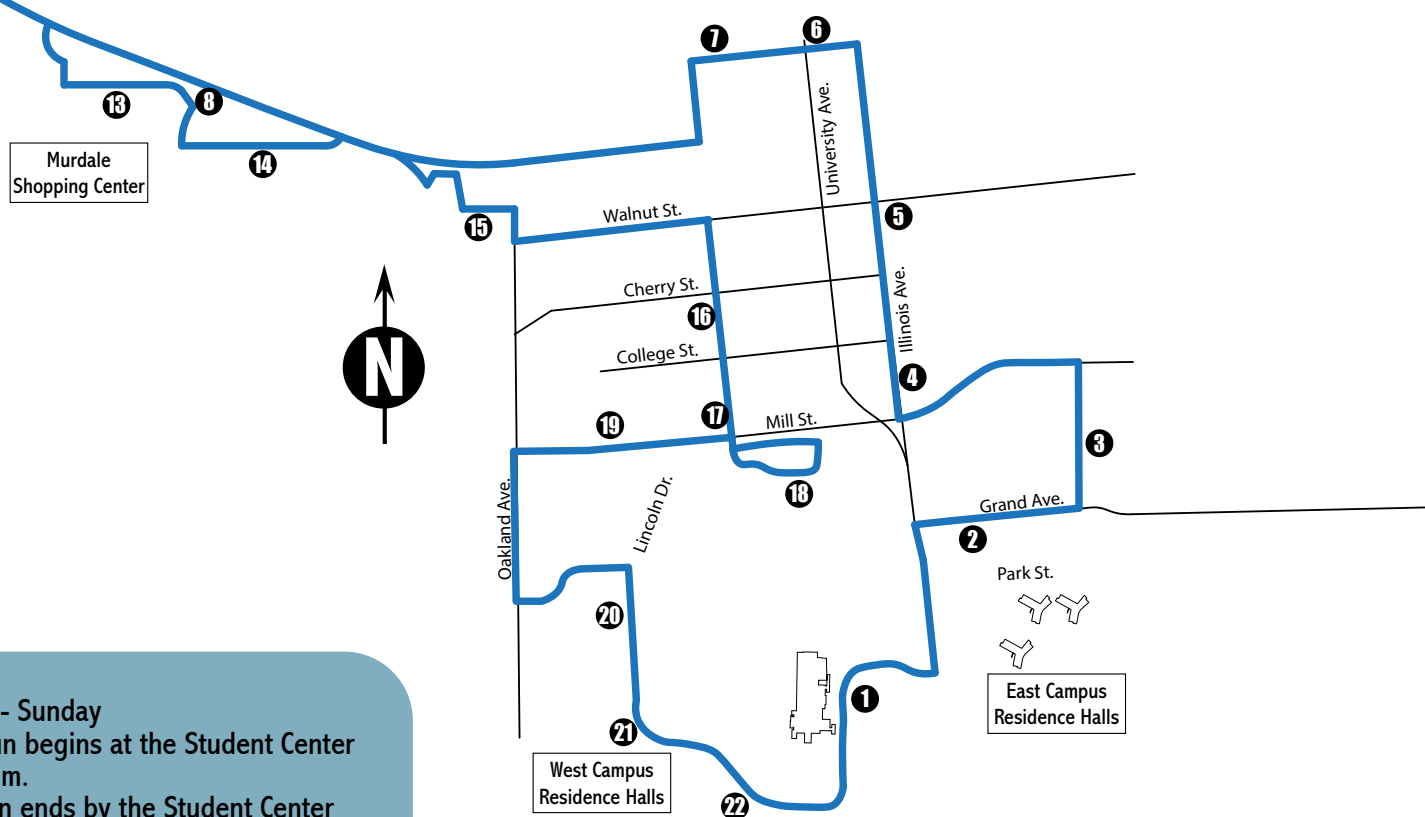

SW SUMMER WEST

SUMMER WEST ROUTE // SEVEN DAYS A WEEK
STOP NO./MINUTE OF HOUR/LOCATION/BUS STOP NO.

1	:32	Student Center (East Side) Departs*	195	13	:07	Larry's House of Cakes	144
2		Charlotte West Stadium	239	14		Old West Main Apartments	166
3		Health Center	133	15		Schnucks*^	185
4		Illinois @ Freeman	137	16		Poplar @ Cherry	172
5	:40	Amtrak Station**	104	17	:19	Poplar @ Mill (West Side)	175
6		Oak @ University	164	18		Pulliam Hall	177
7	:44	Oak @ Poplar	163	19		Carbondale Towers	275
8		Banterra Bank	78	20		Communications Bldg.	118
9		SI Motor Sports	180	21	:25	Thompson Point @ Lincoln (South Side)	221
10	:00	SI Airport (Departs)	241	22		Engineering Crosswalk (South Side)	119
11		Tan Tara MHP	197				
12		New Era Apartments	80				

10
11
12
9

* Location serves as a connection point to services offered by RIDES.
^ Location serves as a connection point to services offered by JCMTD.
+ Location serves as a connection point to services offered by SCT.

TIMES OF SERVICE

Monday - Sunday
First run begins at the Student Center 7:32 a.m.
Last run ends by the Student Center 7:27 p.m.