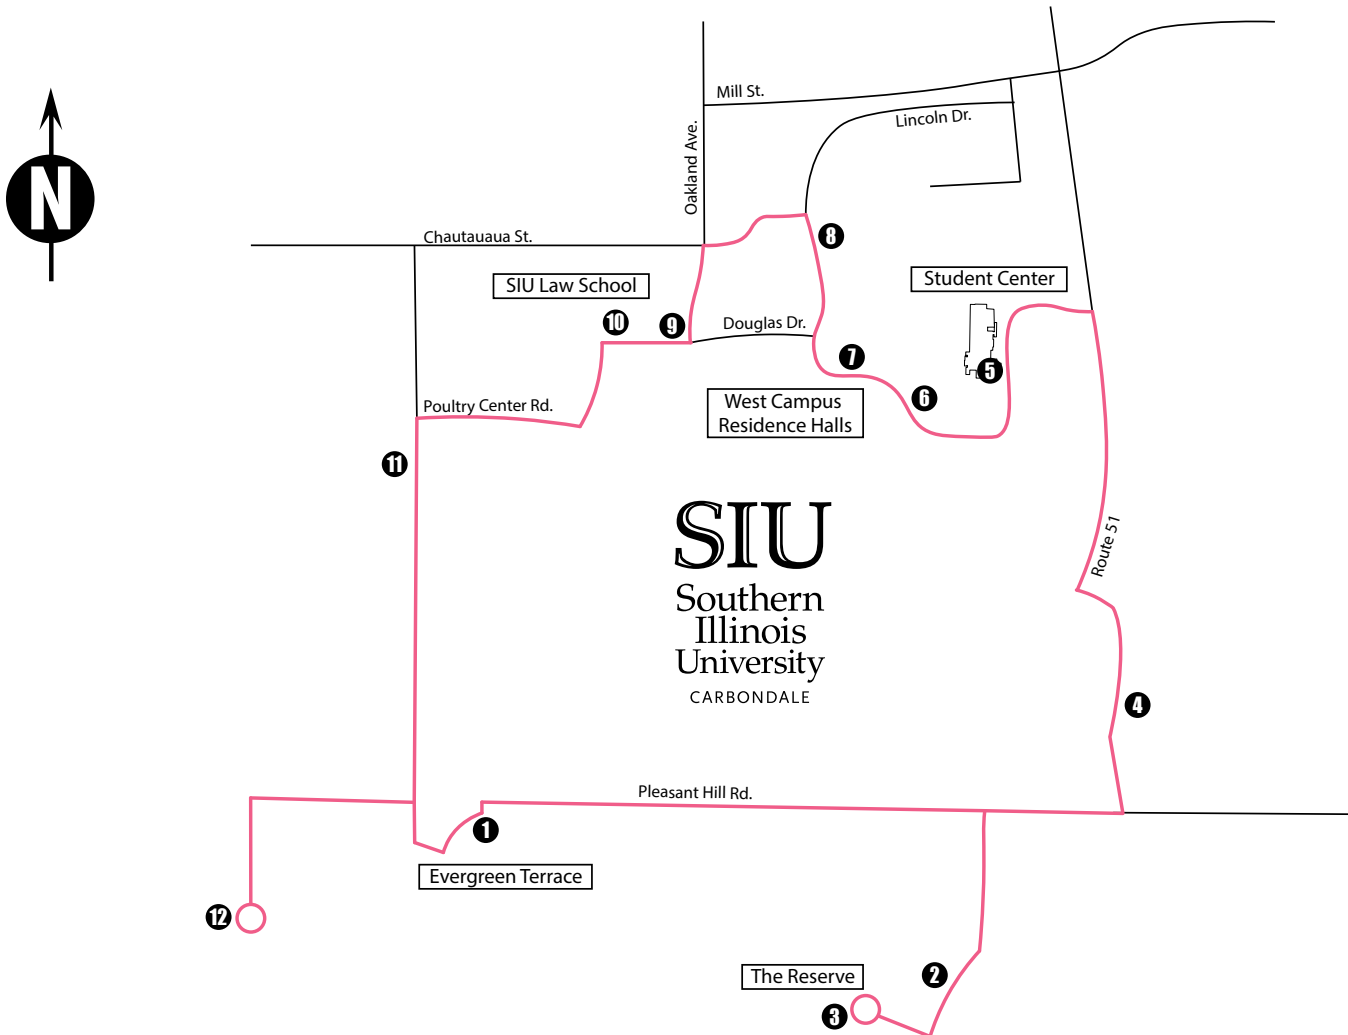

South

SOUTH ROUTE // MONDAY - FRIDAY
STOP NO./MINUTE OF HOUR/LOCATION/BUS STOP NO.

1	:00	:30	Evergreen Terrace (Depart)	122
2			Westwood Apartments	159
3			The Reserve	200
4	:07	:37	Southern Illinois Research Park	171
5	:15	:45	Student Center (West Side) Depart*	125
6			Engineering Crosswalk (North Side)	235
7	:17	:47	Thompson Point @ Lincoln (North Side)	142
8			Life Science	233
9			Oakland @ Douglas	234
10	:21	:51	Law School	146
11			McLafferty Annex (West Side)	237
12			Physiology and Metabolism Center	246

* Location serves as a connection point to services offered by RIDES.

^ Location serves as a connection point to services offered by JCMTD.

TIMES OF SERVICE

Monday - Friday
 First run begins by Evergreen Terrace
 7 a.m.
 Last run ends by the Student Center
 7:12 p.m.