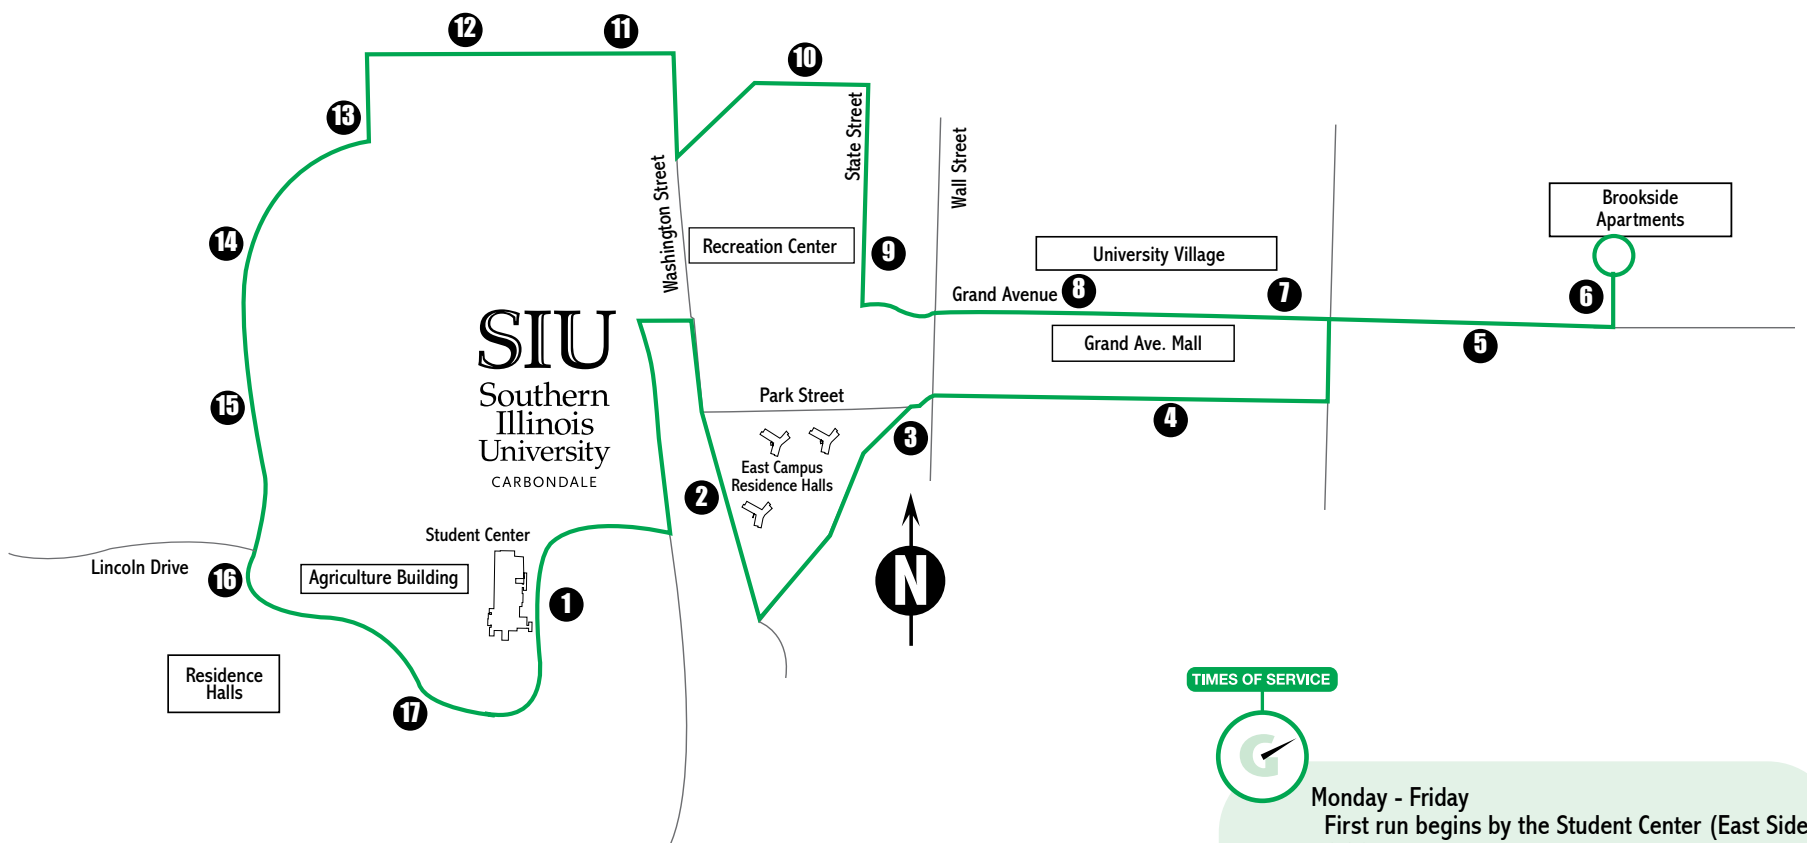

G Grand Loop

BUS STOPS EVERY 15 MINUTES AT EACH LOCATION

MONDAY - FRIDAY

STOP NO./LOCATION/BUS STOP NO.

1	Student Center (East Side) *	195
2	Neely Hall	259
3	Logan @ Park (East Side)	243
4	The Pointe Apartments	199
5	Aspen Court	107
6	Brookside Apartments	112
7	Georgetown Apartments	128
8	University Village Apartments	147
9	Student Health Center	133
10	Mill @ Lincoln	157
11	College @ Illinois	88
12	College St. Apartments	254
13	Poplar @ Mill	175
14	Northwest Annex @ Wham	162
15	Communications Bldg.	118
16	Thompson Point South	221
17	Engineering Crosswalk South	119

* Location serves as a connection point to services offered by RIDES.

^ Location serves as a connection point to services offered by JCMTD.

TIMES OF SERVICE

Monday - Friday
 First run begins by the Student Center (East Side)
 6:30 a.m.
 Last run ends by the Student Center
 7:26 p.m.