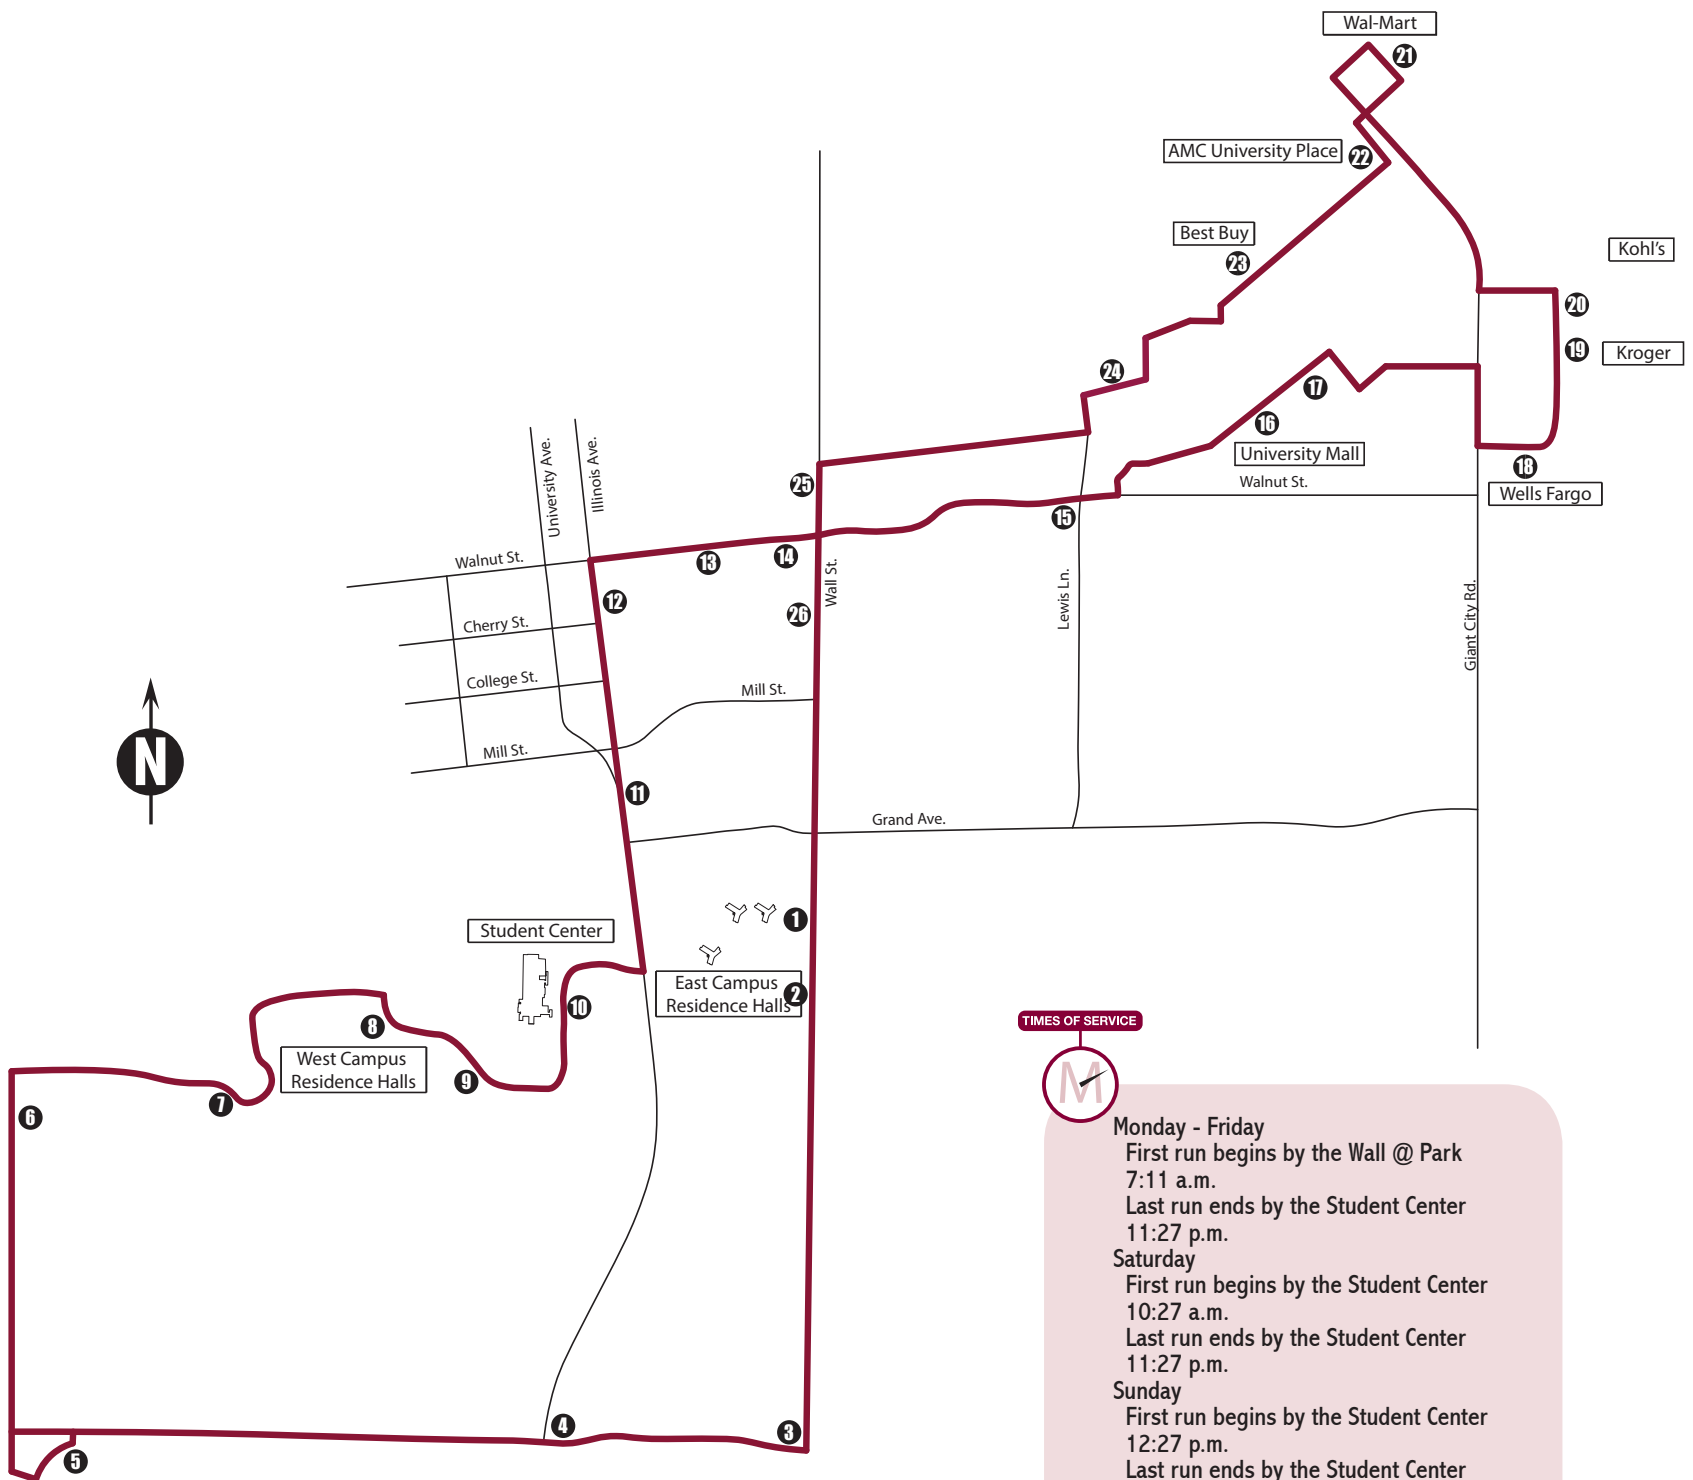

M Mall

MALL ROUTE // SEVEN DAYS A WEEK
STOP NO./MINUTE OF HOUR/LOCATION/BUS STOP NO.

1	:09	Wall @ Park	247	14	:41	Flame	248
2	:10	Wall @ East Campus Drive	252	15	:42	Walnut @ Lewis Lane	210
3	:11	Wall @ Pleasant Hill Road	208	16	:44	University Mall Main Ent. (Arrives)	206
4	:13	Pleasant Hill Road @ Route 51	238	16	:46	University Mall Main Ent. (Departs)	206
5	:16	Evergreen Terrace (Exit)	122	17	:47	University Mall East Entrance	205
6	:18	McLafferty Annex	191	18	:50	Wells Fargo	
7	:20	Fulkerson Hall	127	19	:51	Kroger	143
8	:22	Thompson Point @ Lincoln	221	20	:52	Kohl's	142
9	:24	Engineering Crosswalk (South Side)	119	21	:57	Walmart (Arrives)	209
				21	:00	Walmart (Departs)	209
10	:25	Student Center (East Side) Arrives	195	22	:02	AMC University Place Theaters	102
10	:33	Student Center (East Side) Departs	195	23	:03	Best Buy/Dick's Sporting Goods	110
11	:36	Saluki Plaza	183	24	:05	Big Lots/Hobby Lobby	134
12	:39	Amtrak	104	25	:07	North of Walgreens East	161
13	:40	Save-A-Lot	184	26	:08	Saluki Apartments	182

TIMES OF SERVICE

Monday - Friday
First run begins by the Wall @ Park
7:11 a.m.
Last run ends by the Student Center
11:27 p.m.

Saturday
First run begins by the Student Center
10:27 a.m.
Last run ends by the Student Center
11:27 p.m.

Sunday
First run begins by the Student Center
12:27 p.m.
Last run ends by the Student Center
6:27 p.m.