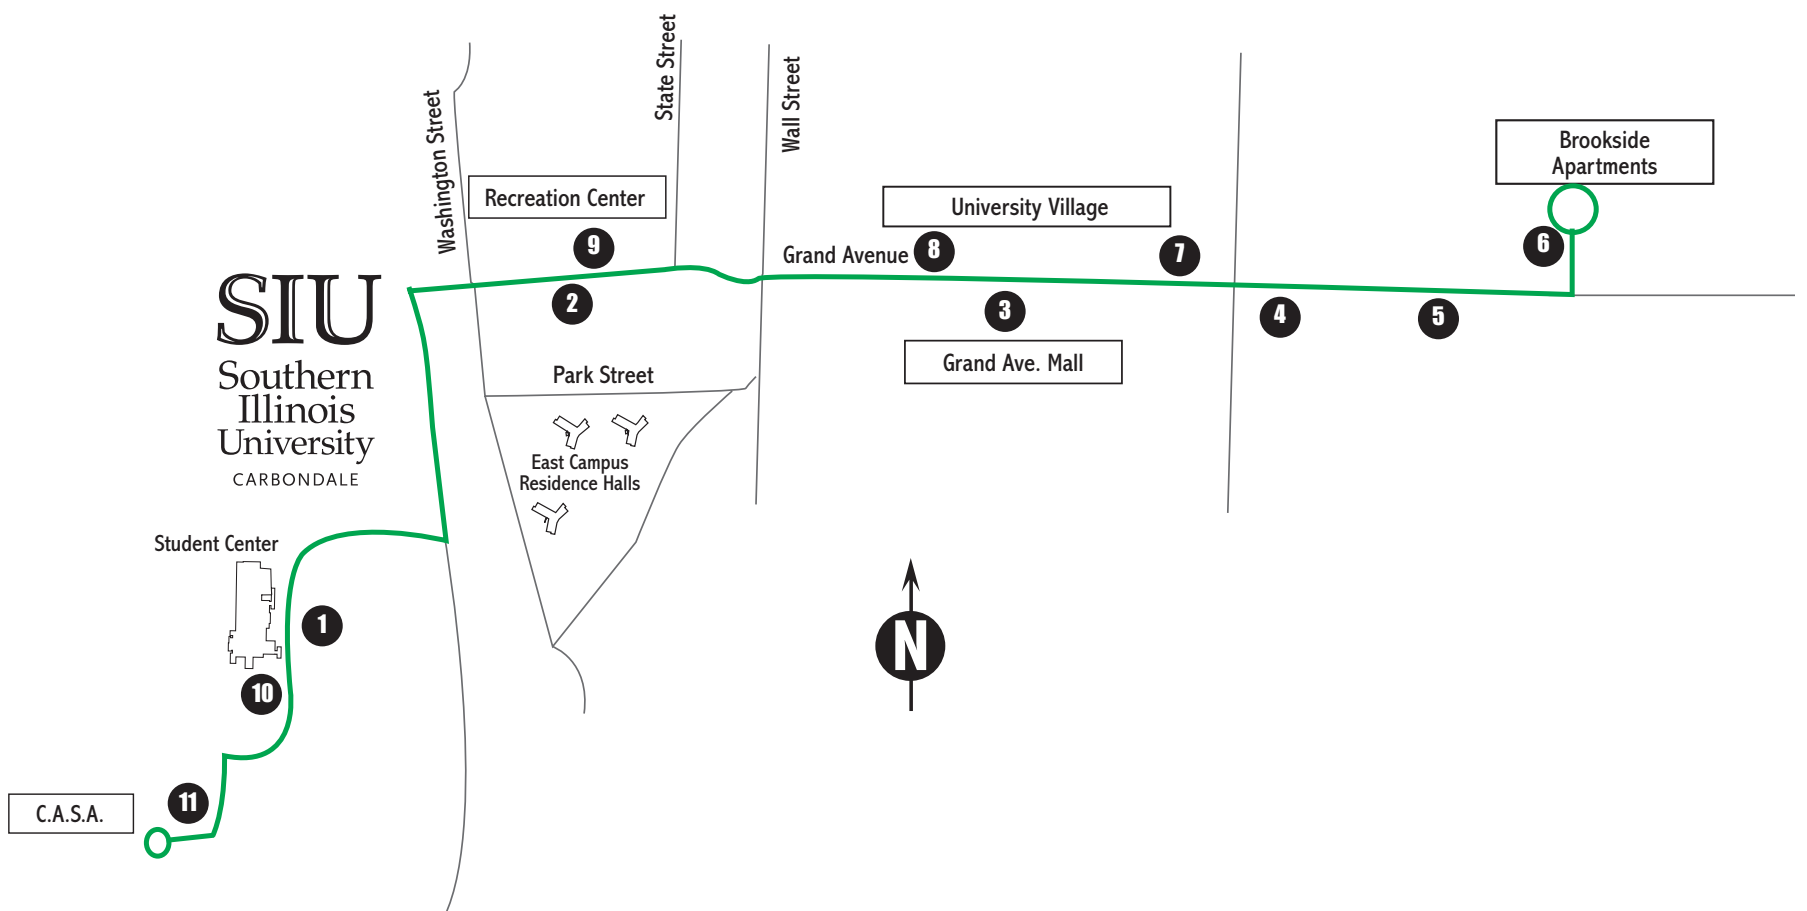

G Grand Avenue

GRAND AVENUE SHUTTLE // MONDAY - FRIDAY
STOP NO./MINUTE OF HOUR/LOCATION/BUS STOP NO.

| | | | | |
|----|-----|-----|------------------------------------|-----|
| 1 | :10 | :40 | Student Center (East Side) Departs | 195 |
| 2 | :12 | :42 | Charlotte West Stadium | 239 |
| 3 | :14 | :44 | Grand Avenue Mall | 132 |
| 4 | :15 | :45 | Grand @ Lewis | 131 |
| 5 | :17 | :47 | Aspen Court | 107 |
| 6 | :18 | :48 | Brookside Apartments (Arrives) | 112 |
| 6 | :24 | :54 | Brookside Apartments (Departs) | 112 |
| 7 | :26 | :56 | Georgetown Apartments | 128 |
| 8 | :27 | :57 | University Village Apartments | 147 |
| 9 | :29 | :59 | Student Recreation Center | 178 |
| 10 | :32 | :02 | Student Center (West Side) | 196 |
| 11 | :33 | :03 | C.A.S.A. | 211 |
| 1 | :34 | :04 | Student Center (East Side) Arrives | 195 |

TIMES OF SERVICE

Monday - Friday
First run begins by The Student Center
7:10 a.m.
Last run ends by the Student Center
6:04 p.m.