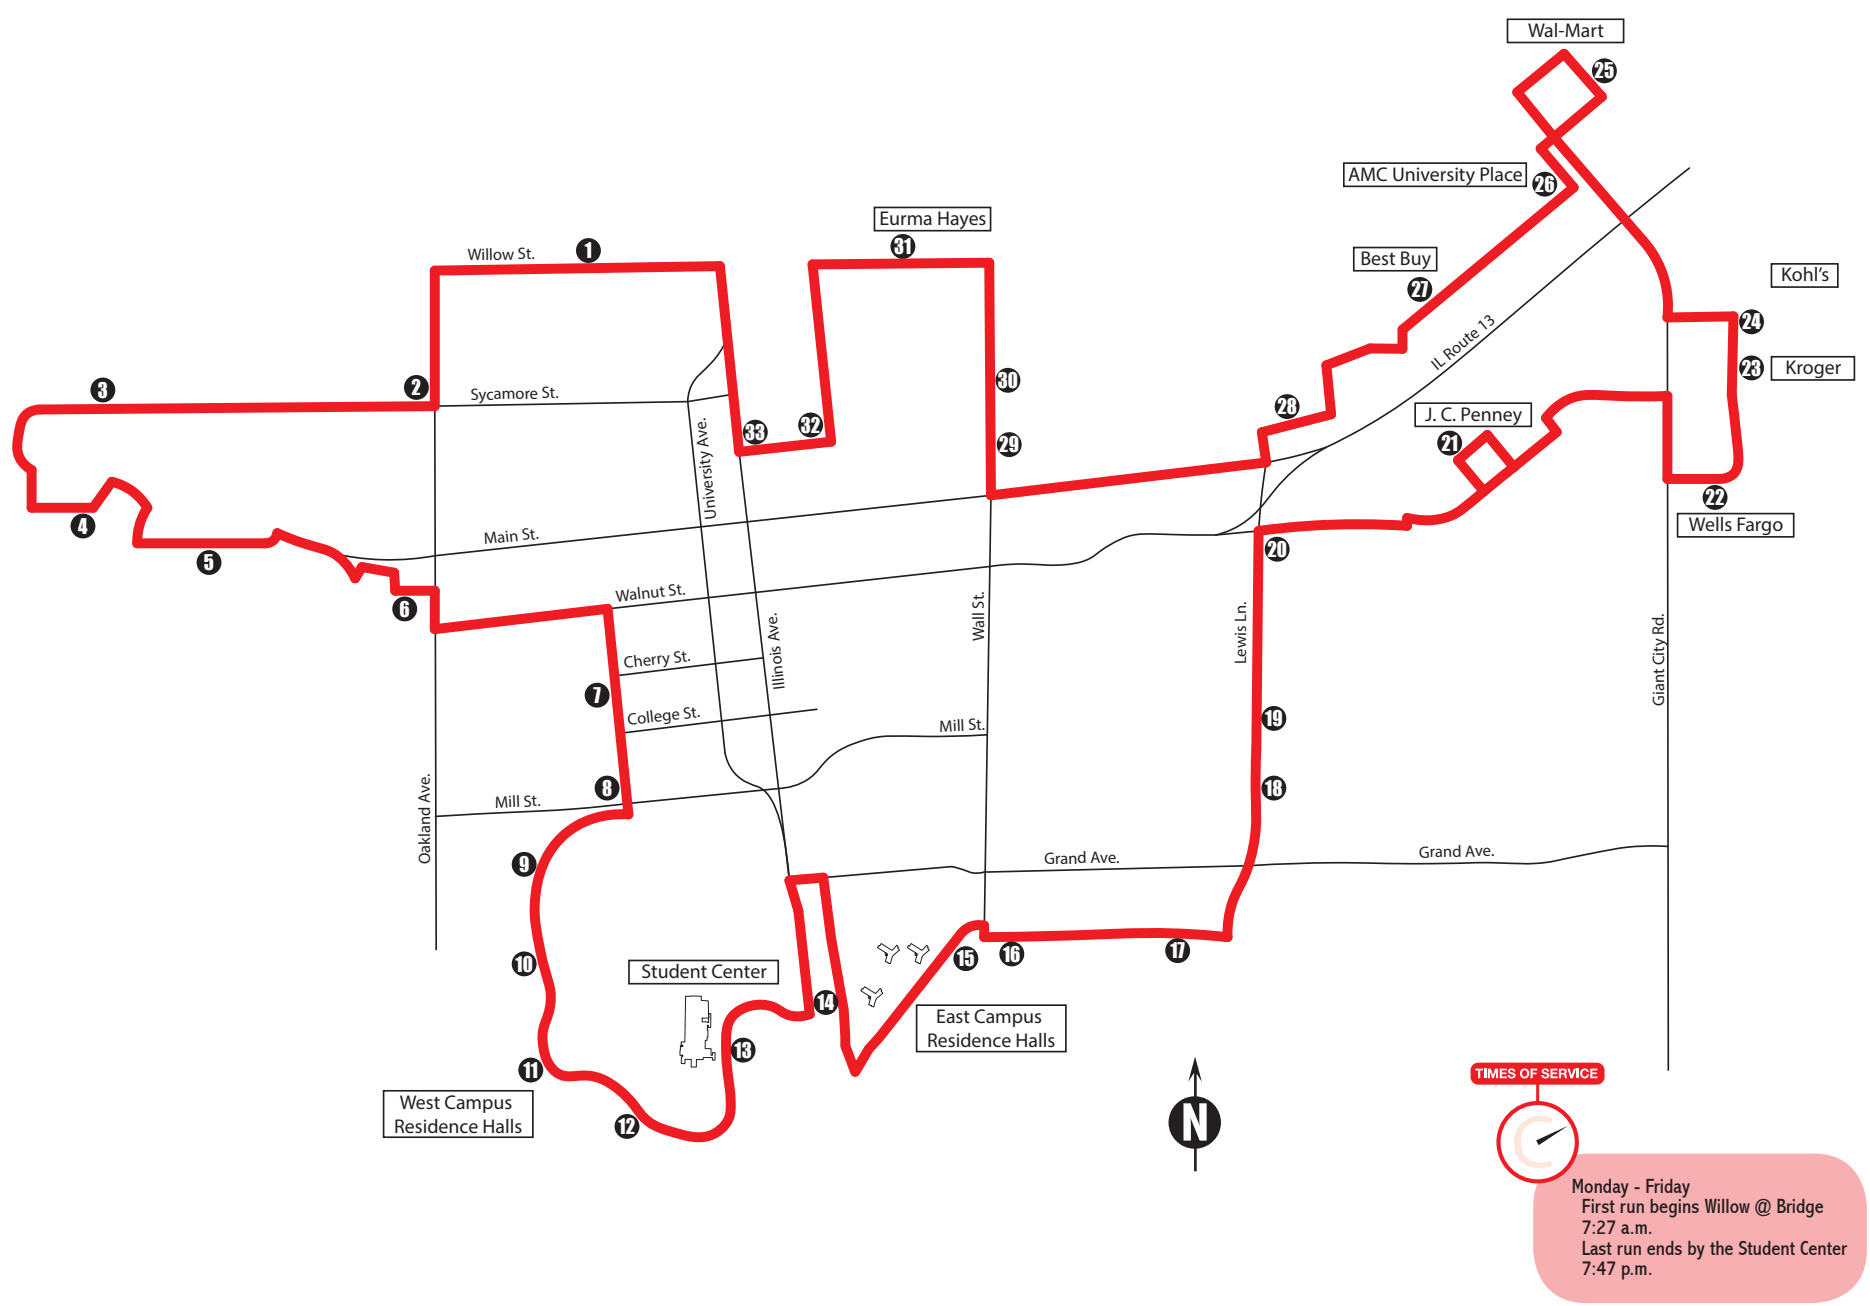

# Crosstown

CROSTOWN ROUTE // MONDAY - FRIDAY  
STOP NO./MINUTE OF HOUR/LOCATION/BUS STOP NO.

1	:31	Willow @ Bridge	188	13	:47	Student Center (East Side) Arrives	195	25	:13	Walmart (Arrives)	209
2	:32	Armory	225	13	:52	Student Center (East Side) Departs	195	25	:18	Walmart (Departs)	209
3	:34	Denny's	227	14	:55	Neely Hall		26	:19	AMC University Place Theaters	102
4	:36	Larry's House of Cakes	144	15	:56	Logan @ Park (West Side)	243	27	:20	Best Buy/Dick's Sporting Goods	110
5	:38	Old West Main Apartments	166	16	:57	Park @ Wall	169	28	:22	Big Lots/Hobby Lobby	134
6	:39	Schnucks	185	17	:58	The Pointe Apartments	199	29	:24	Wall @ Jackson	207
7	:41	Poplar @ Cherry	172	18	:59	The Fields Apartments	228	30	:25	Attucks Park	108
8	:42	Poplar @ Mill (West Side)	175	19	:00	Lewis Lane @ College (Superblock)	242	31	:26	Eurma Hayes Center	120
9	:43	Northwest Annex @ Wham	162	20	:01	Lewis Lane @ Walnut	229	32	:28	Marion @ Oak	231
10	:44	Communications Building	118	21	:03	J.C. Penney		33	:29	Oak @ Illinois	164
11	:45	Thompson Point @ Lincoln (South Side)	221	22	:07	Wells Fargo					
				23	:08	Kroger	143				
12	:46	Engineering Crosswalk (South Side)	119	24	09	Kohl's	142				

**TIMES OF SERVICE**  
Monday - Friday  
First run begins Willow @ Bridge  
7:27 a.m.  
Last run ends by the Student Center  
7:47 p.m.