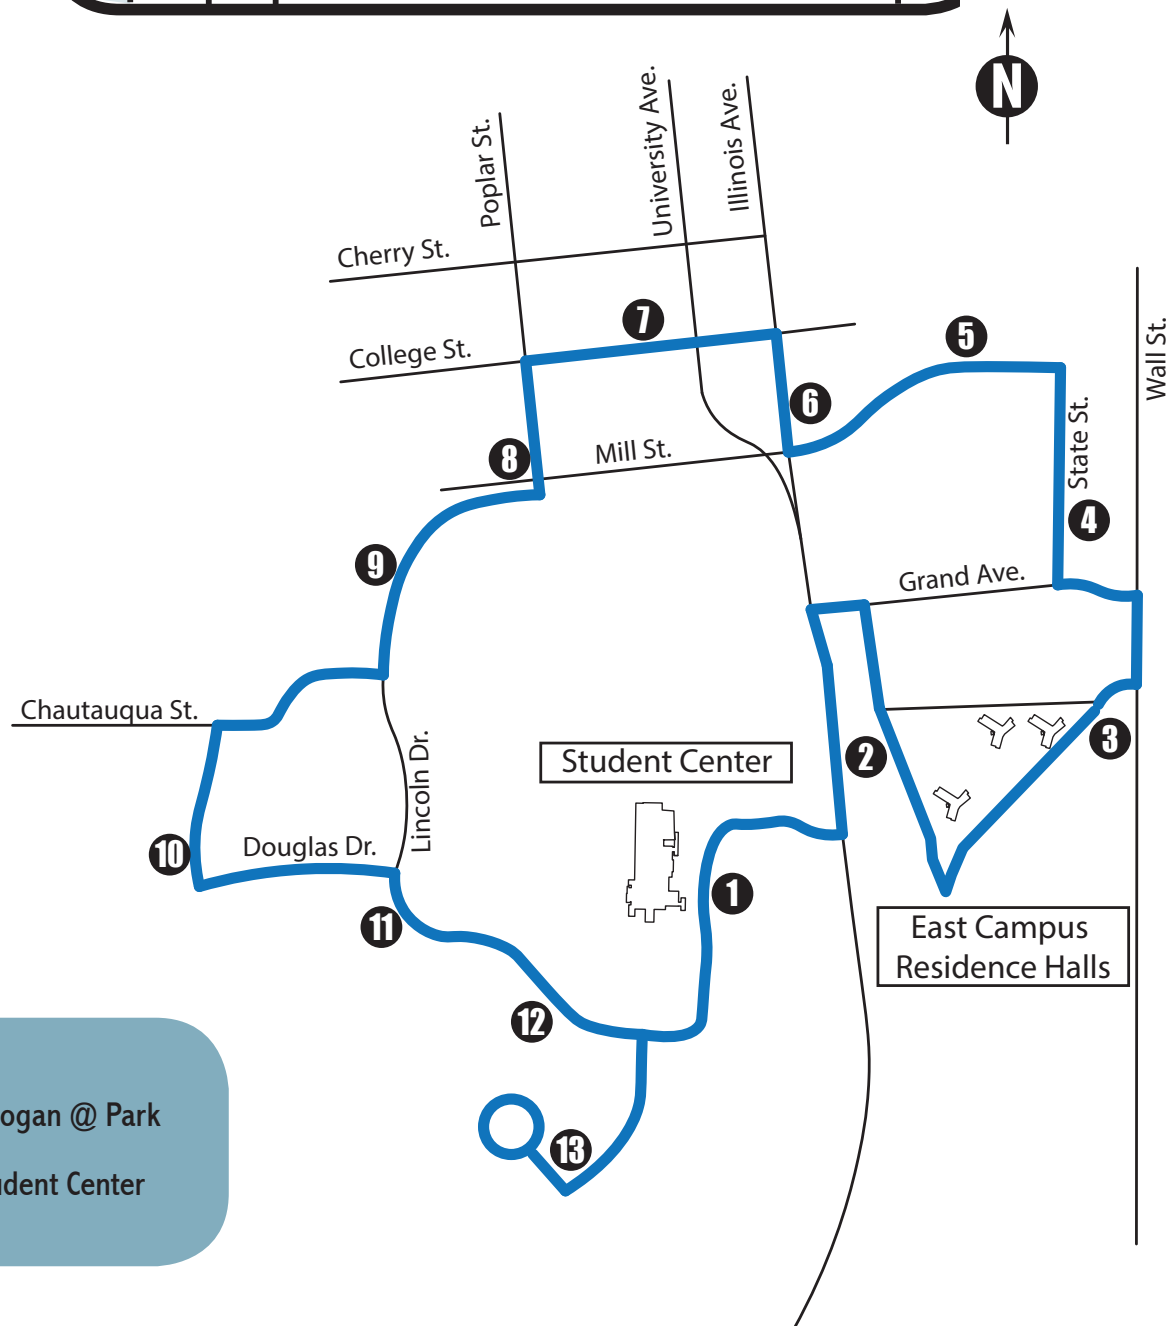

CL Campus Loop

CAMPUS LOOP SHUTTLE // MONDAY - FRIDAY
STOP NO./MINUTE OF HOUR/LOCATION/BUS STOP NO.

1	:00	:30	Student Center (East Side)	195
2	:04	:34	Neely Hall	
3	:05	:35	Logan @ Park (West Side)	243
4	:09	:39	Health Center	133
5	:11	:41	Mill @ Logan	
6	:12	:42	Illinois @ Freeman	137
7	:14	:44	College Street Apartments	254
8	:16	:46	Poplar @ Mill (West Side)	175
9	:18	:48	Northwest Annex @ Wham	162
10	:20	:50	Oakland @ Douglas	234
11	:22	:52	Thompson Point @ Lincoln (South Side)	221
12	:24	:54	Engineering Crosswalk (South Side)	119
13	:26	:56	C.A.S.A.	211

TIMES OF SERVICE

Monday - Friday
First run begins at the Logan @ Park
6:30 a.m.
Last run ends by the Student Center
7:30 p.m.