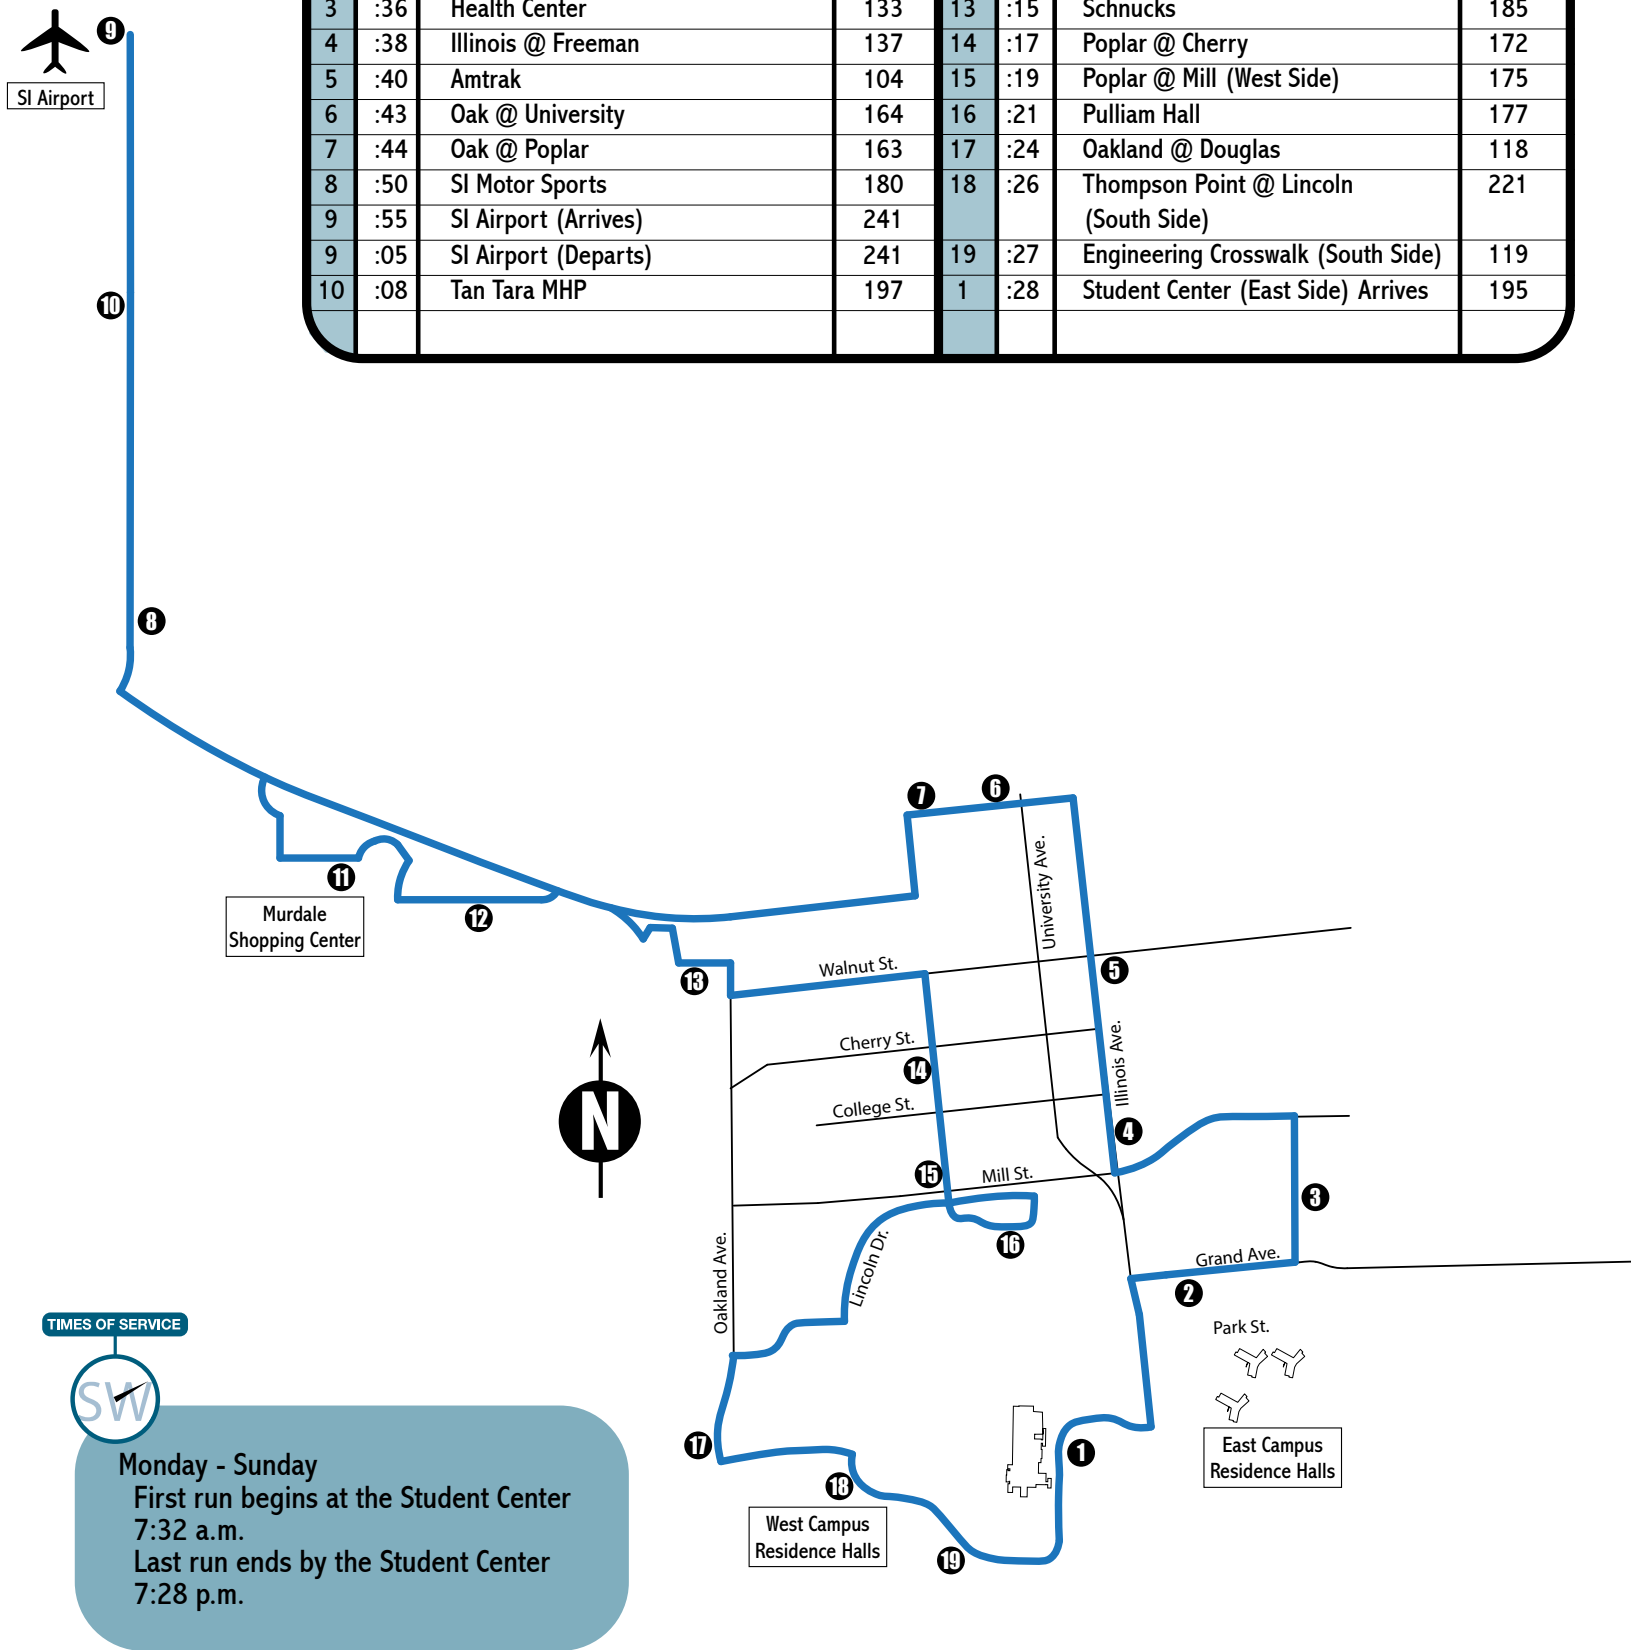

SW SUMMER WEST

SUMMER WEST ROUTE // SEVEN DAYS A WEEK
STOP NO./MINUTE OF HOUR/LOCATION/BUS STOP NO.

1	:32	Student Center (East Side) Departs	195	11	:10	Larry's House of Cakes	144
2	:34	Charlotte West Stadium	239	12	:12	Old West Main Apartments	166
3	:36	Health Center	133	13	:15	Schnucks	185
4	:38	Illinois @ Freeman	137	14	:17	Poplar @ Cherry	172
5	:40	Amtrak	104	15	:19	Poplar @ Mill (West Side)	175
6	:43	Oak @ University	164	16	:21	Pulliam Hall	177
7	:44	Oak @ Poplar	163	17	:24	Oakland @ Douglas	118
8	:50	SI Motor Sports	180	18	:26	Thompson Point @ Lincoln (South Side)	221
9	:55	SI Airport (Arrives)	241	19	:27	Engineering Crosswalk (South Side)	119
9	:05	SI Airport (Departs)	241	1	:28	Student Center (East Side) Arrives	195
10	:08	Tan Tara MHP	197				

TIMES OF SERVICE

Monday - Sunday
First run begins at the Student Center
7:32 a.m.
Last run ends by the Student Center
7:28 p.m.