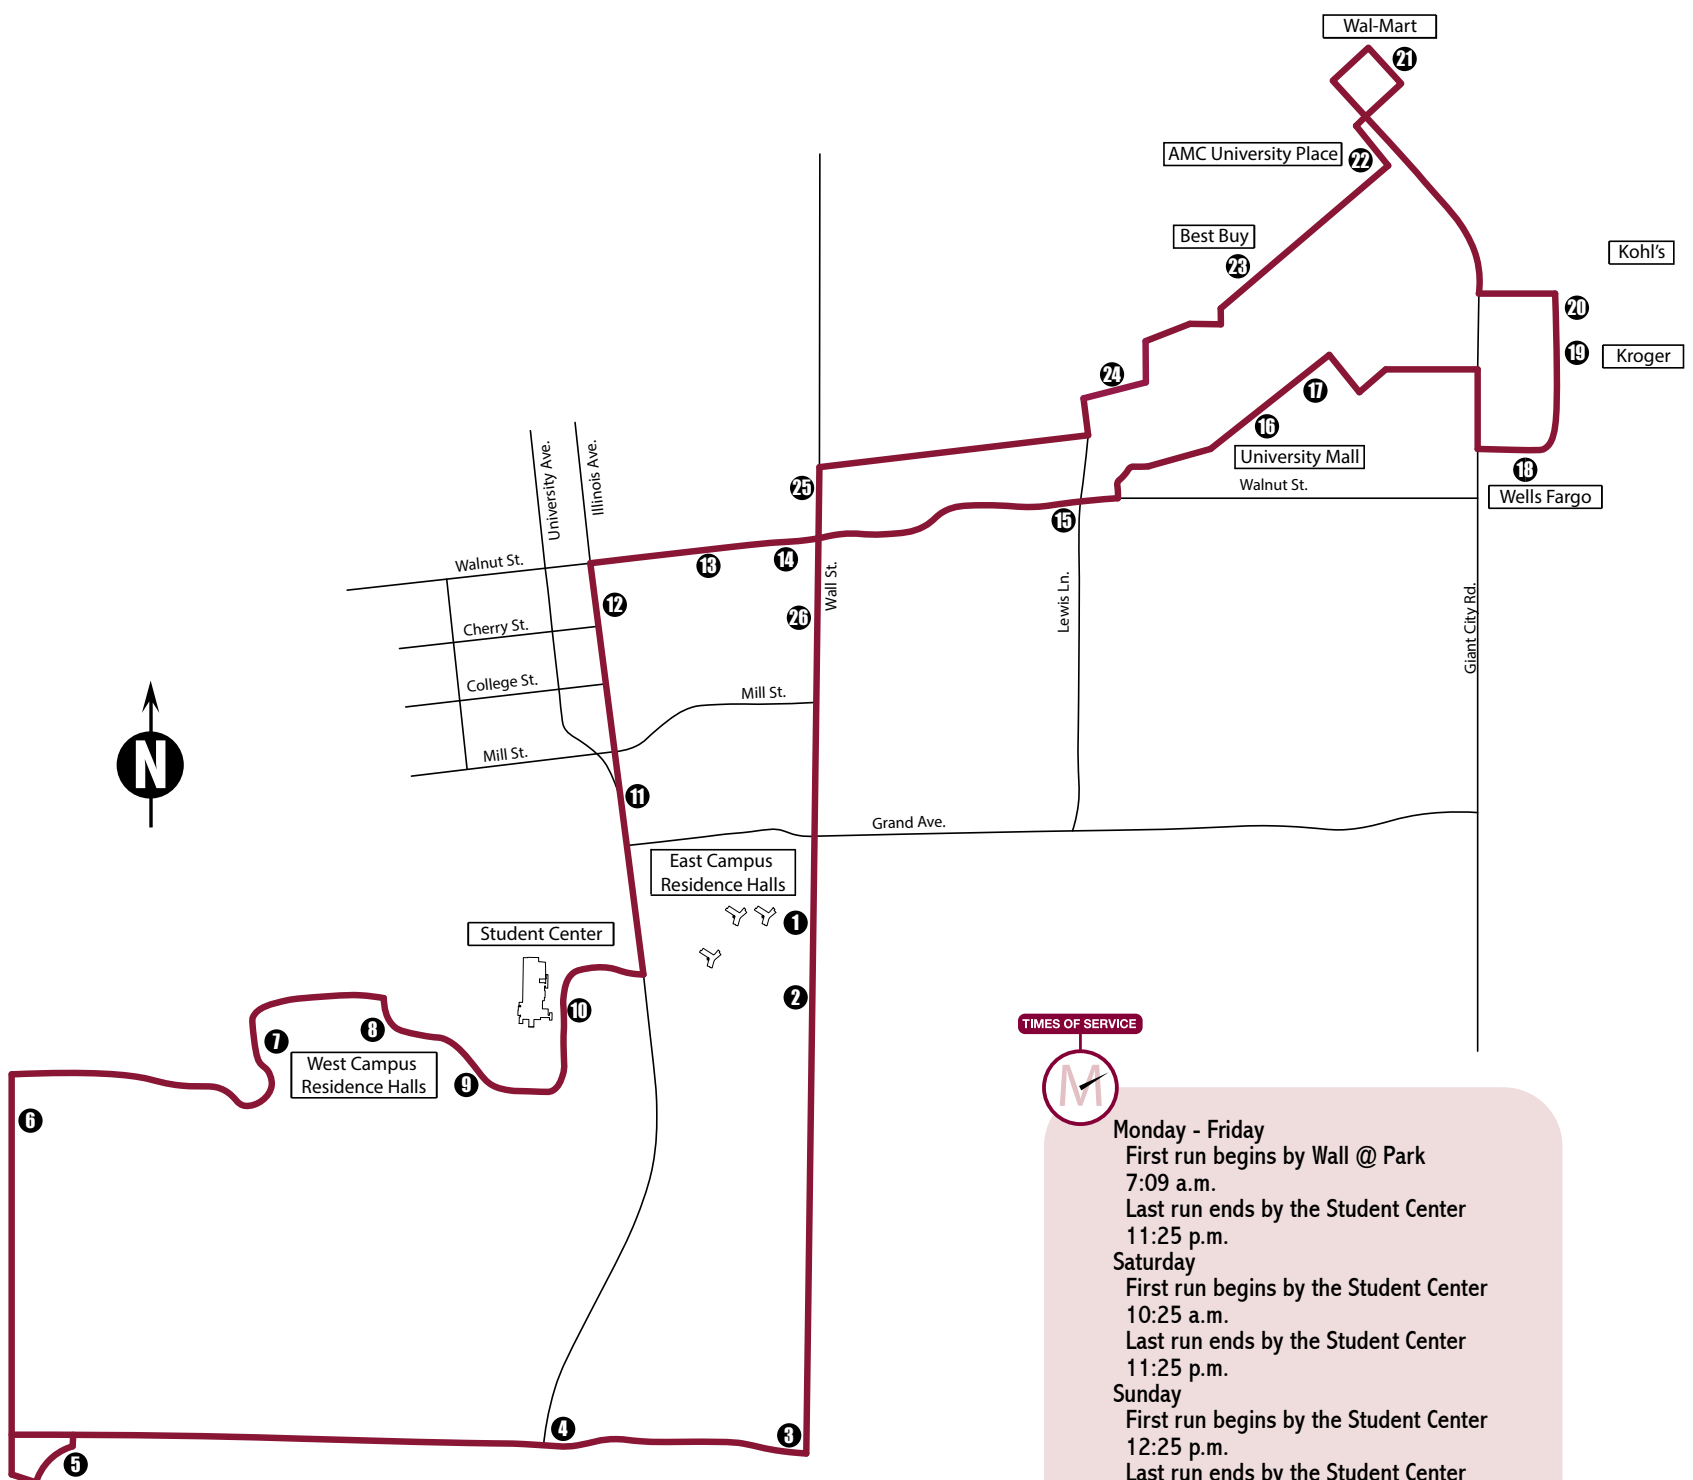

M Mall

MALL ROUTE // SEVEN DAYS A WEEK
STOP NO./MINUTE OF HOUR/LOCATION/BUS STOP NO.

1	:09	Wall @ Park	247	15	:42	Walnut @ Lewis Lane	210
2	:10	Wall @ East Campus Drive	252	16	:44	University Mall Main Ent. (Arrives)	206
3	:11	Wall @ Pleasant Hill Road	208	16	:46	University Mall Main Ent. (Departs)	206
4	:13	Pleasant Hill Road @ Route 51	238	17	:47	University Mall East Entrance	205
5	:16	Evergreen Terrace (Exit)	122	18	:50	Wells Fargo	257
6	:18	McLafferty Annex (Exit)	191	19	:51	Kroger	143
7	:20	Fulkerson Hall	127	20	:52	Kohl's	142
8	:22	Thompson Point @ Lincoln	221	21	:57	Walmart (Arrives)	209
9	:24	Engineering Crosswalk (South Side)	119	21	:00	Walmart (Departs)	209
10	:25	Student Center (East Side) Arrives	195	22	:02	AMC University Place Theaters	102
10	:33	Student Center (East Side) Departs	195	23	:03	Best Buy/Dick's Sporting Goods	110
11	:36	Saluki Plaza	183	24	:05	Big Lots/Hobby Lobby	134
12	:39	Amtrak	104	25	:07	North of Walgreens East	161
13	:40	Save-A-Lot	184	26	:08	Saluki Apartments	182
14	:41	Flame	248				

TIMES OF SERVICE

Monday - Friday
First run begins by Wall @ Park
7:09 a.m.
Last run ends by the Student Center
11:25 p.m.

Saturday
First run begins by the Student Center
10:25 a.m.
Last run ends by the Student Center
11:25 p.m.

Sunday
First run begins by the Student Center
12:25 p.m.
Last run ends by the Student Center
6:25 p.m.