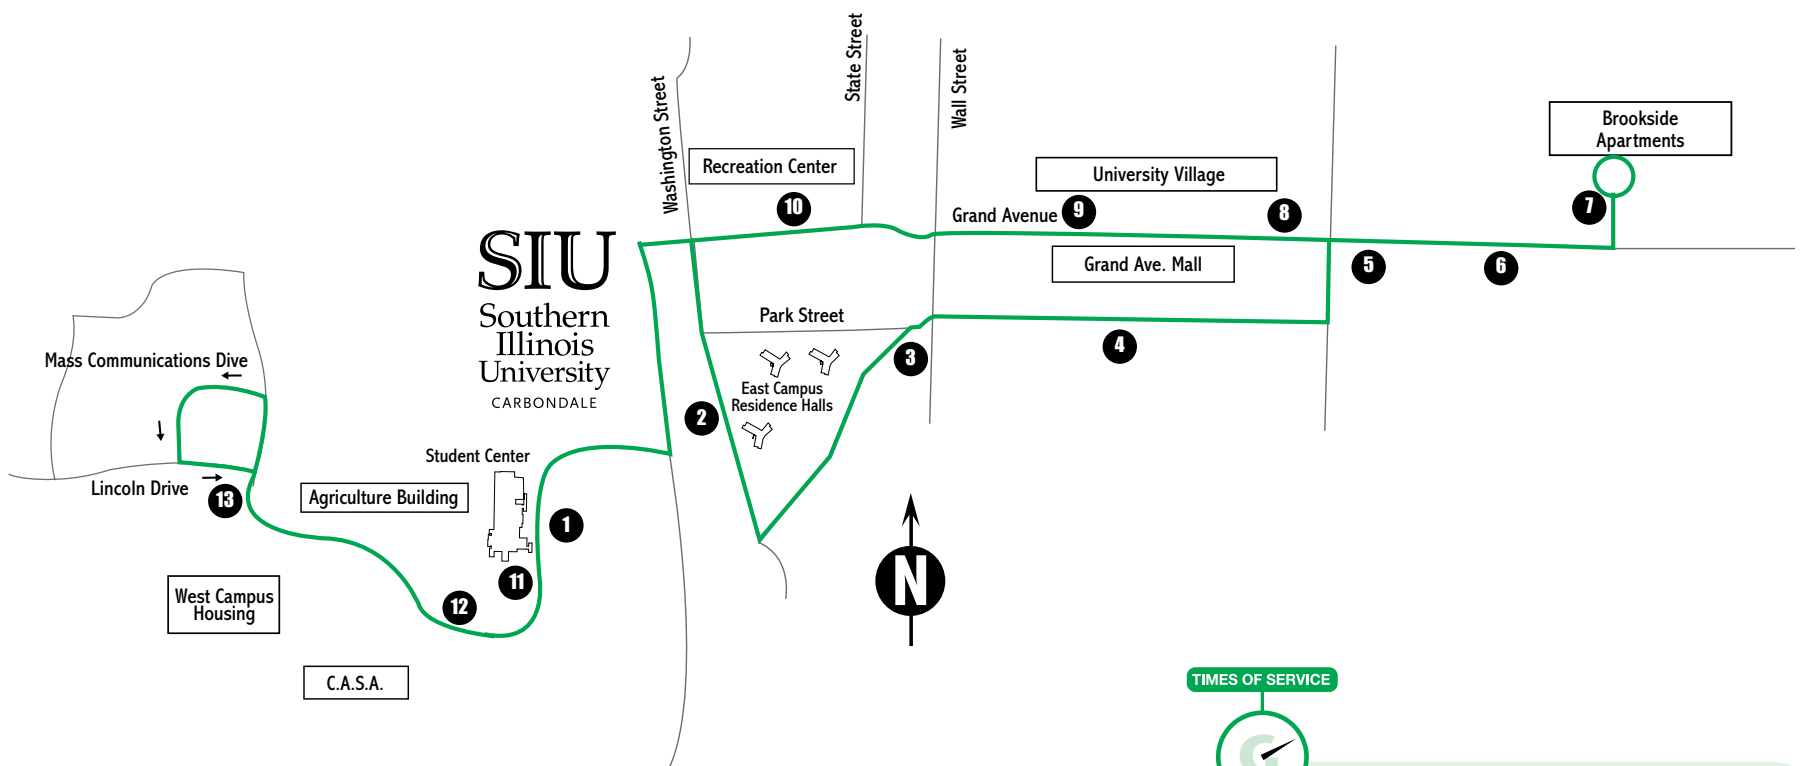

G Grand Avenue

BUS STOPS EVERY 15 MINUTES AT EACH LOCATION
 MONDAY - FRIDAY
 STOP NO./LOCATION/BUS STOP NO.

1	Student Center (East Side)	195
2	Neely Hall	259
3	Logan @ Park (East Side)	243
4	The Pointe Apartments	199
5	Grand @ Lewis	131
6	Aspen Court	107
7	Brookside Apartments	112
8	Georgetown Apartments	128
9	University Village Apartments	147
10	Student Recreation Center	178
11	Student Center (West Side)	196
12	Engineering Crosswalk (North Side)	235
13	Thompson Point @ Lincoln (South Side)	221

TIMES OF SERVICE

Monday - Friday
 First run begins by the Student Center (East Side)
 7:10 a.m.
 Last run ends by the Student Center
 6:10 p.m.