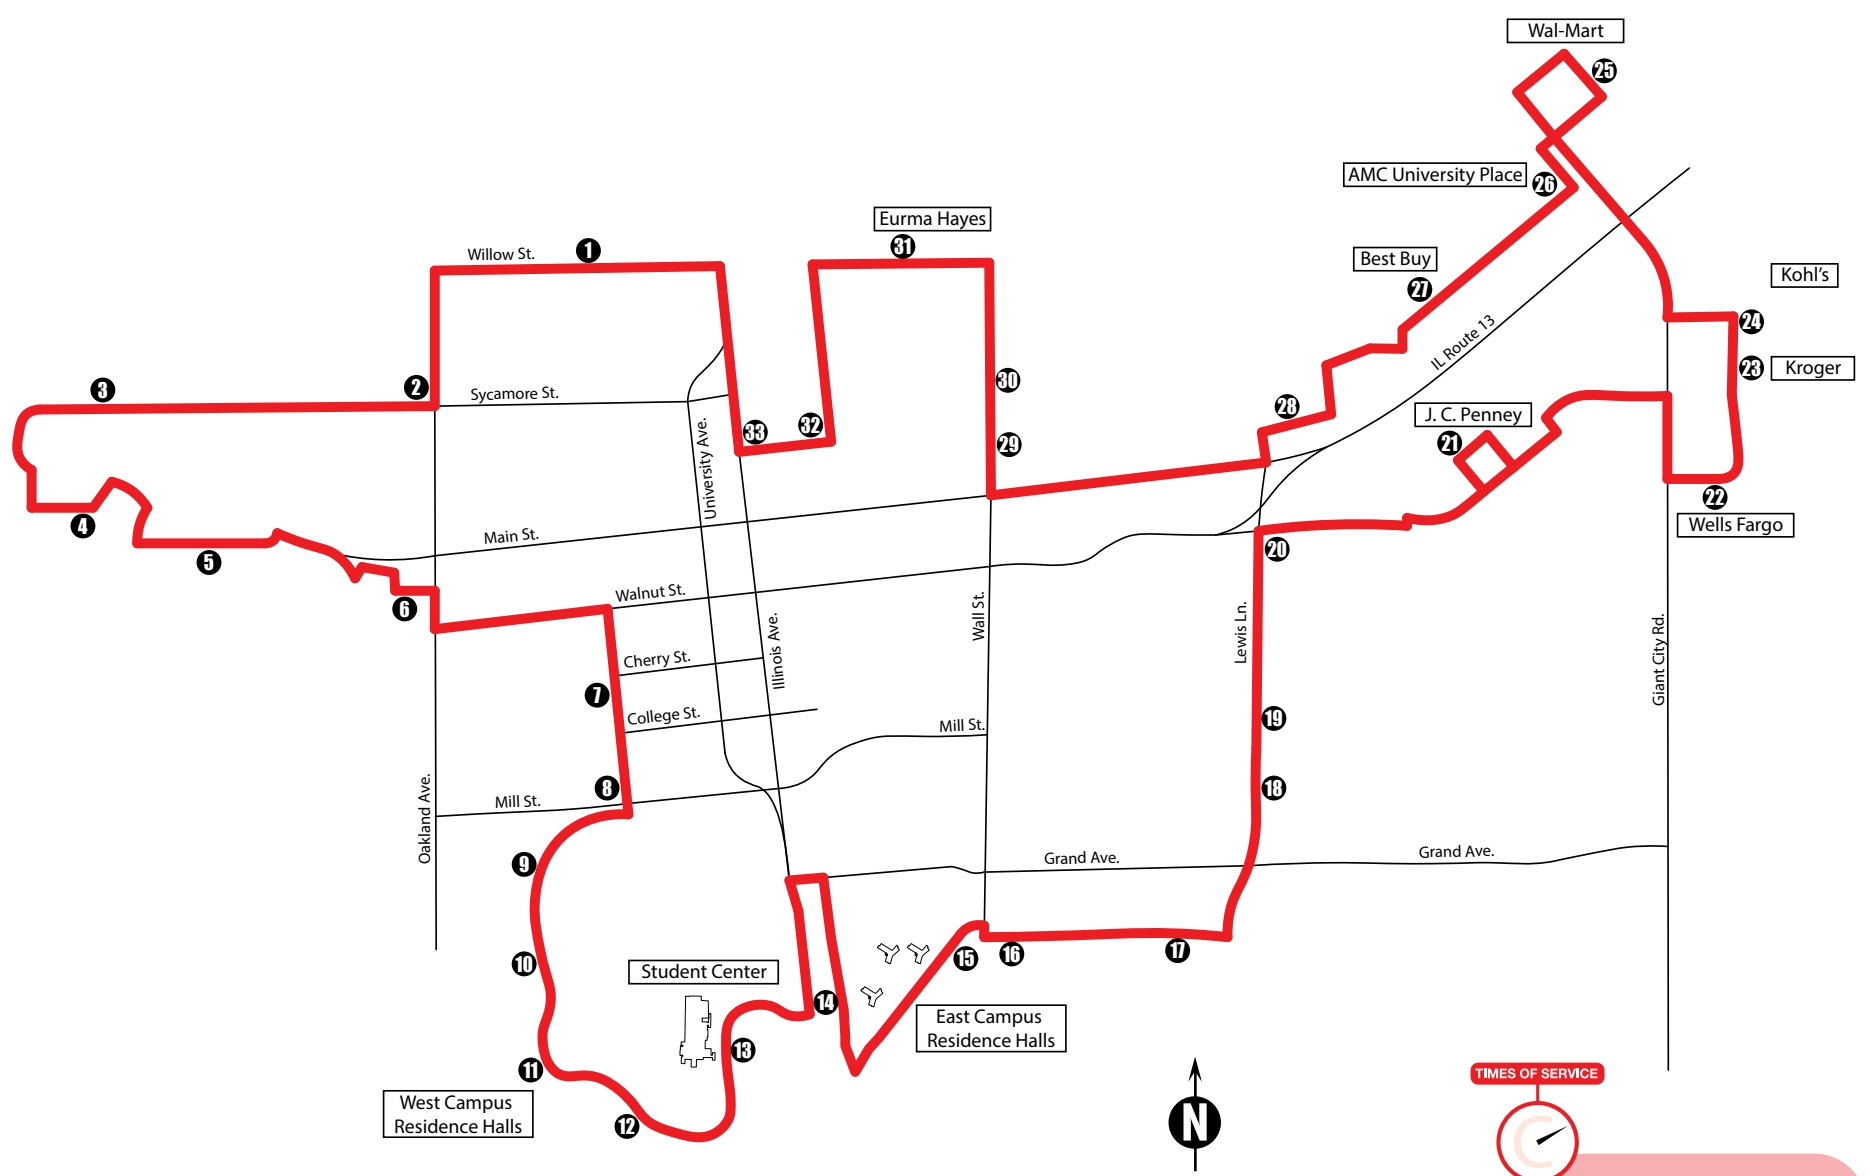

# Crosstown

CROSTOWN ROUTE // MONDAY - FRIDAY  
STOP NO./MINUTE OF HOUR/LOCATION/BUS STOP NO.

1	:31	Willow @ Bridge	188	13	:47	Student Center (East Side) Arrives	195	25	:13	Walmart (Arrives)	209
2	:32	Armory	225	13	:52	Student Center (East Side) Departs	195	25	:18	Walmart (Departs)	209
3	:34	Denny's	227	14	:55	Neely Hall		26	:19	AMC University Place Theaters	102
4	:36	Larry's House of Cakes	144	15	:56	Logan @ Park (East Side)	243	27	:20	Best Buy/Dick's Sporting Goods	110
5	:38	Old West Main Apartments	166	16	:57	Park @ Wall	169	28	:22	Big Lots/Hobby Lobby	134
6	:39	Schnucks	185	17	:58	The Pointe Apartments	199	29	:24	Wall @ Jackson	207
7	:41	Poplar @ Cherry	172	18	:59	The Fields Apartments	228	30	:25	Attucks Park	108
8	:42	Poplar @ Mill (West Side)	175	19	:00	Lewis Lane @ College (Superblock)	242	31	:26	Eurma Hayes Center	120
9	:43	Northwest Annex @ Wham	162	20	:01	Lewis Lane @ Walnut	229	32	:28	Marion @ Oak	231
10	:44	Communications Building	118	21	:03	J.C. Penney		33	:29	Oak @ Illinois	164
11	:45	Thompson Point @ Lincoln (South Side)	221	22	:07	Wells Fargo	257				
				23	:08	Kroger	143				
12	:46	Engineering Crosswalk (South Side)	119	24	09	Kohl's	142				

**TIMES OF SERVICE**

Monday - Friday  
First run begins at Willow @ Bridge  
7:31 a.m.  
Last run ends by the Student Center  
7:47 p.m.