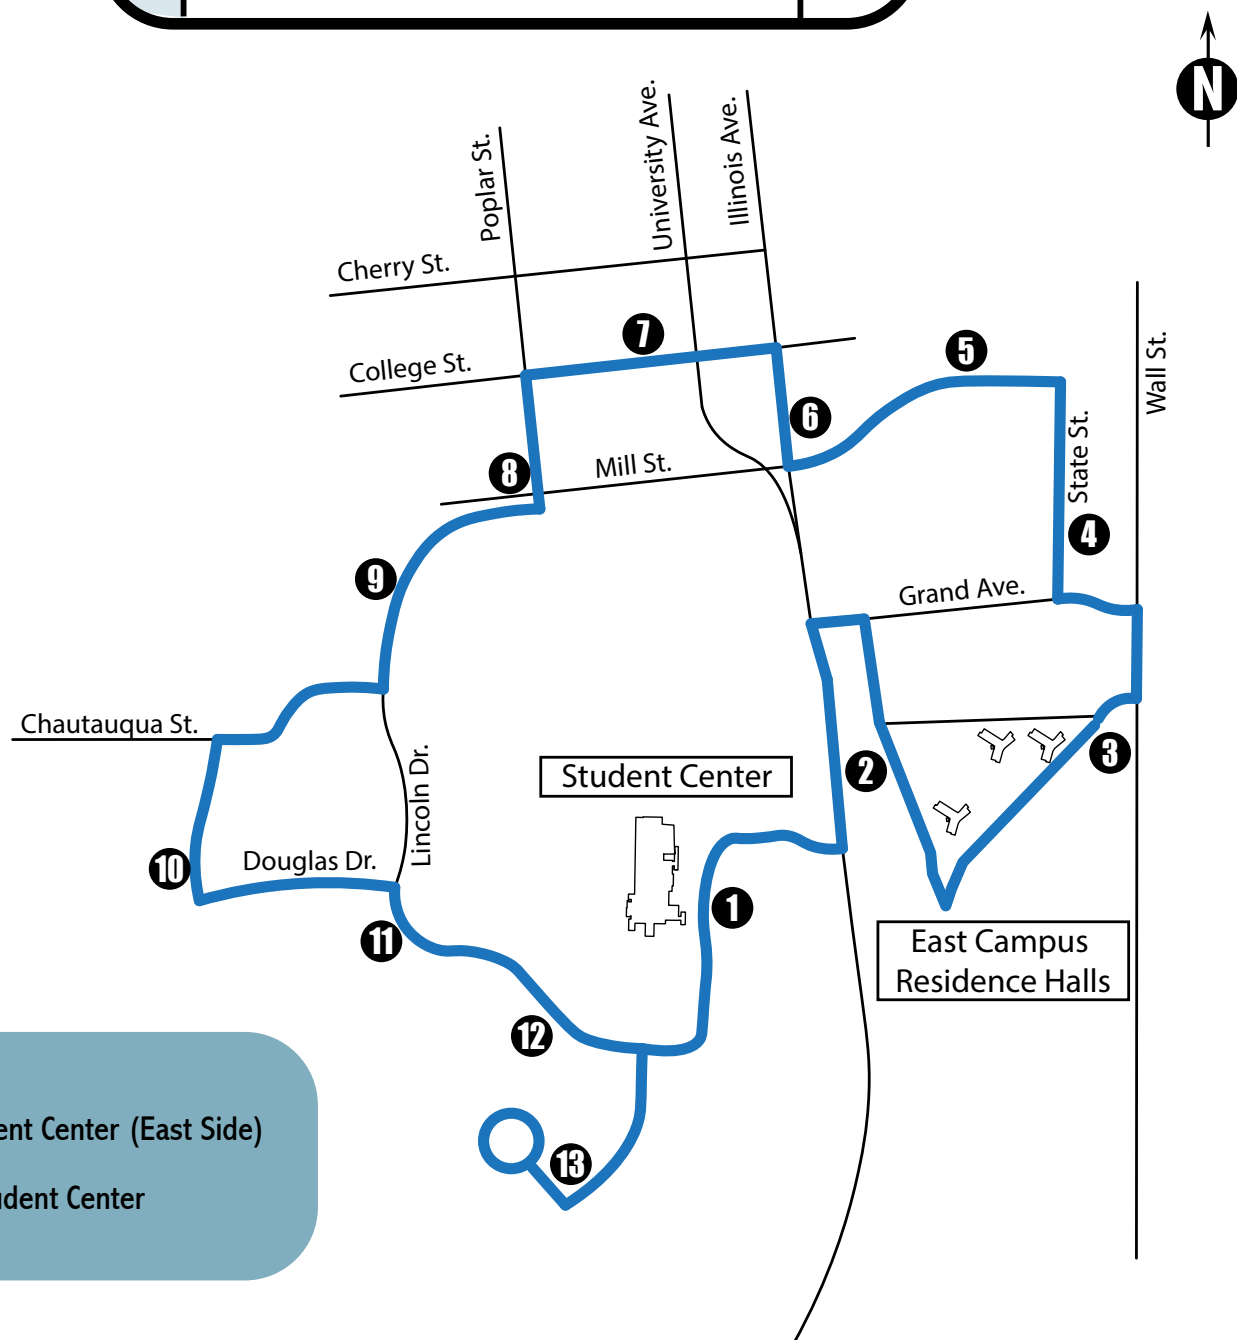

Campus Loop

BUS STOPS EVERY 15 MINUTES AT EACH LOCATION
MONDAY - FRIDAY

STOP NO./LOCATION/BUS STOP NO.

1	Student Center (East Side)	195
2	Neely Hall	259
3	Logan @ Park (East Side)	243
4	Health Center	133
5	Mill @ Lincoln	157
6	Illinois @ Freeman	137
7	College Street Apartments	254
8	Poplar @ Mill (West Side)	175
9	Northwest Annex @ Wham	162
10	Oakland @ Douglas	234
11	Thompson Point @ Lincoln (South Side)	221
12	Engineering Crosswalk (South Side)	119
13	C.A.S.A.	211

TIMES OF SERVICE

Monday - Friday
First run begins at Student Center (East Side)
6:30 a.m.
Last run ends by the Student Center
(East Side) 7:30 p.m.