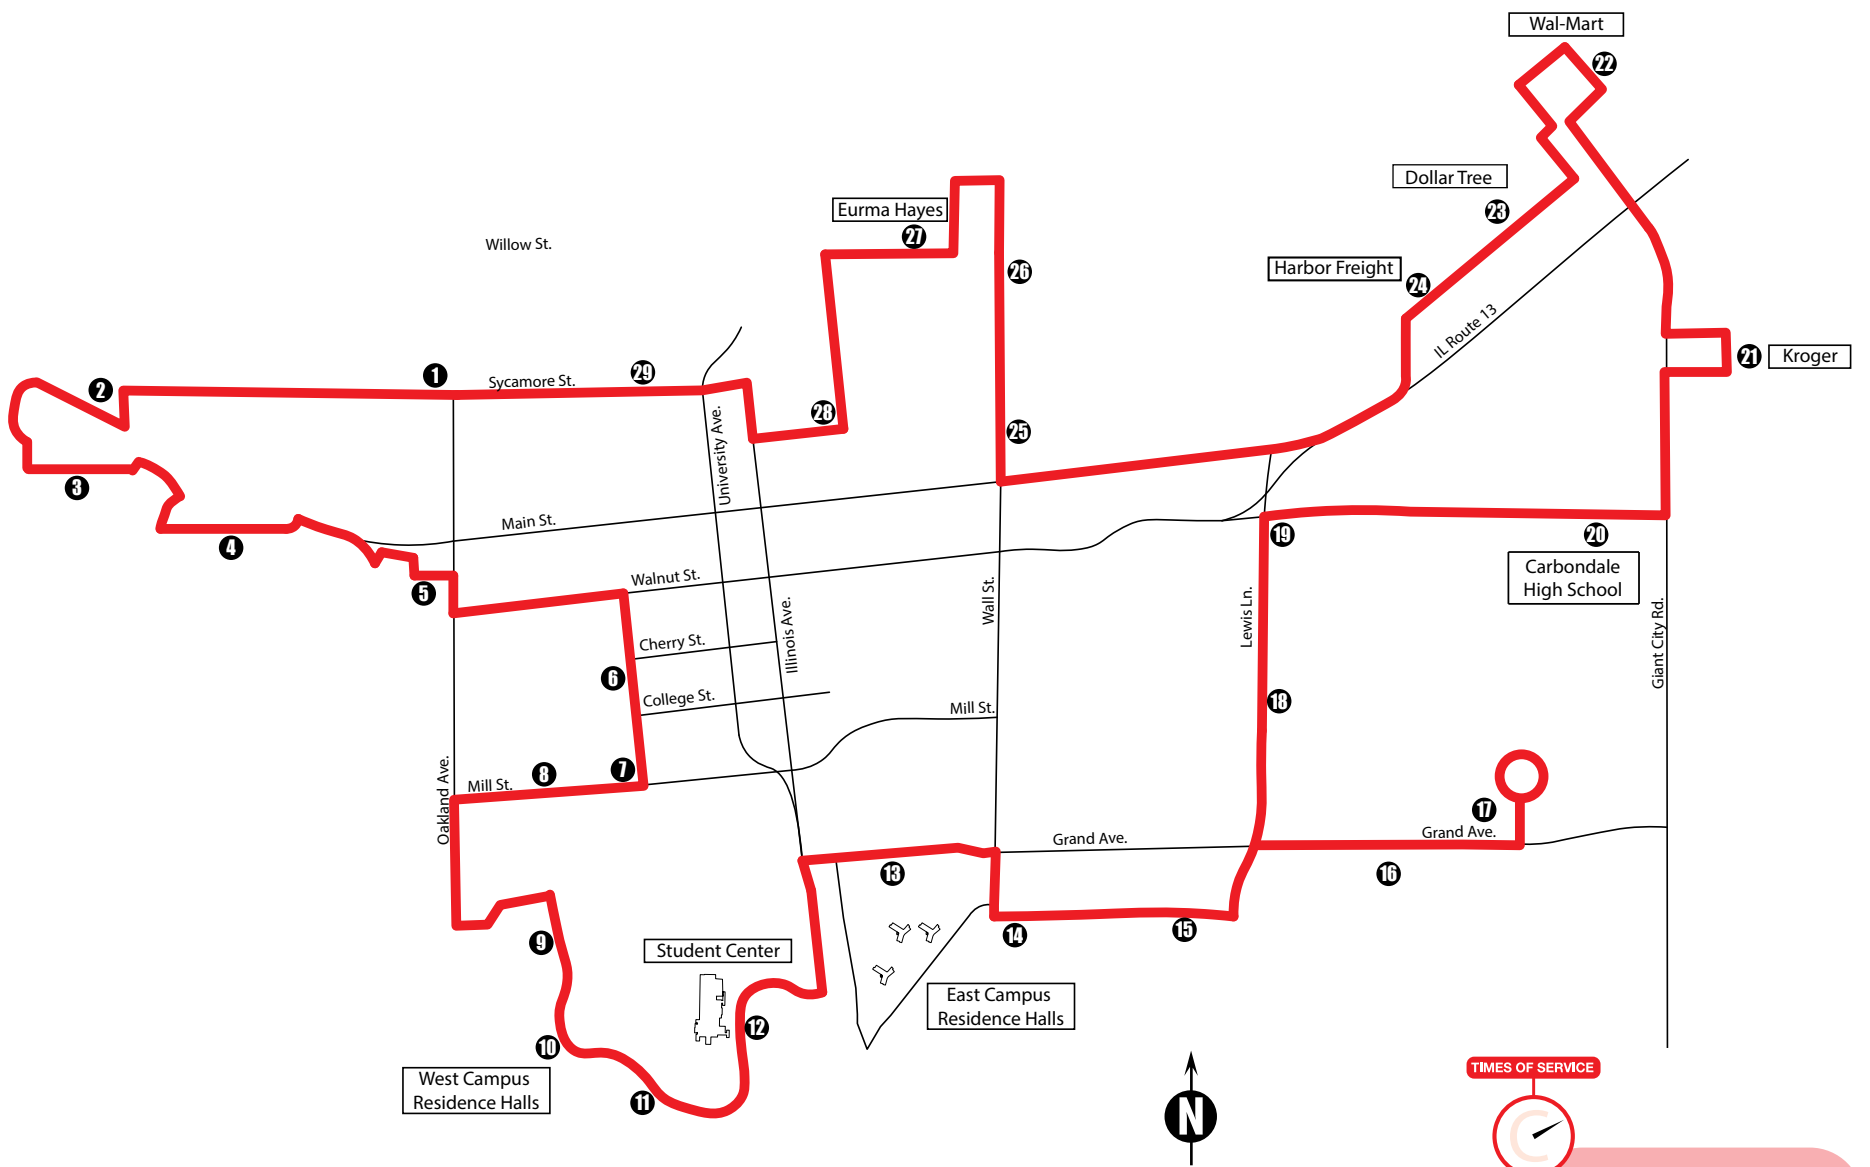

Crosstown

CROSSTOWN ROUTE // SEVEN DAYS A WEEK
STOP NO./MINUTE OF HOUR/LOCATION/BUS STOP NO.

1	:30	Armory	6	11	Engineering Crosswalk (South Side)	27	22	:12	Walmart (Departs)**^	153	
2		Rural King/Walgreens	231	12	:52	Student Center (East Side) Departs*	124	23	Dollar Tree*	170	
3		Murdale Shopping Center	54	13		Charlotte West Stadium	20	24	Harbor Freight*	171	
4		Old West Main Apartments	91	14		Park @ Wall	93	25	Wall @ Jackson	150	
5	:37	Schnucks**^	118	15		The Pointe Apartments	137	26	:22	Attucks Park	9
6		Poplar @ Cherry	97	16		Aspen Court	8	27		Eurma Hayes Center	28
7		Poplar @ Mill (West Side)	102	17	:00	Brookside Apartments	15	28		Marion @ Oak	73
8		Carbondale Towers	172	18		Superblock	232	29		Sycamore @ Michaels	233
9		Communications Building	24	19		Lewis Lane @ Walnut	58				
10	:45	Thompson Point @ Lincoln (South Side)	143	20		Carbondale High School	18				
				21		Kroger	53				

* Location serves as a connection point to services offered by RIDES.

^ Location serves as a connection point to services offered by JCMTD.

TIMES OF SERVICE

Monday - Friday
First run begins at Armory
7:30 a.m.
Last run ends by the Student Center
7:49 p.m.

Saturday
First run begins at Armory
10:30 a.m.
Last run ends by the Student Center
7:49 p.m.

Sunday
First run begins at Armory
11:30 a.m.
Last run ends by the Student Center
6:49 p.m.