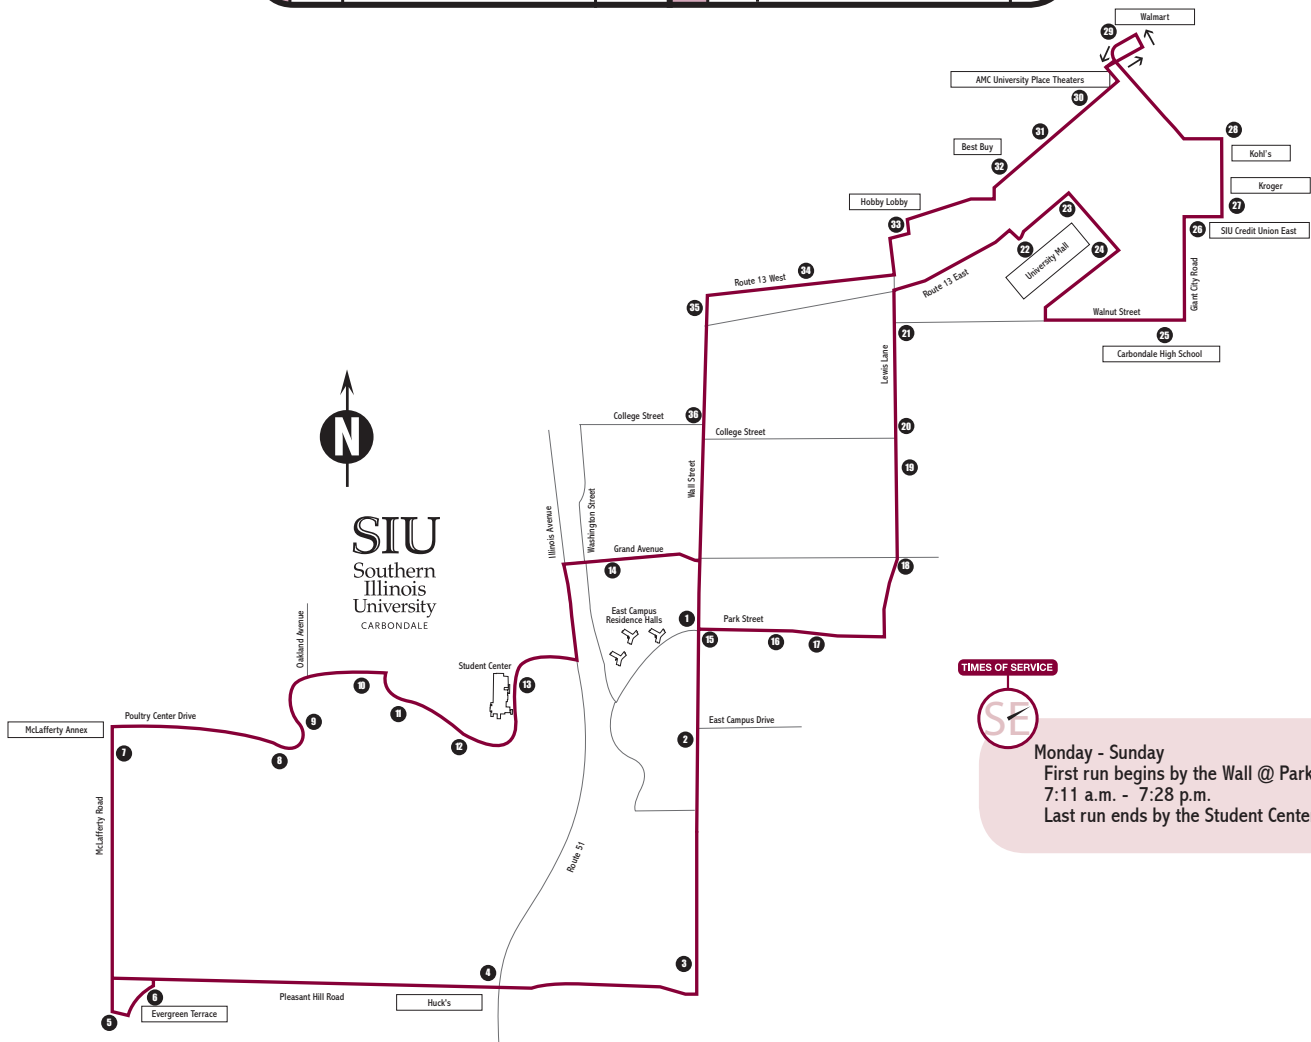

SE SUMMER EAST

SUMMER EAST ROUTE // SEVEN DAYS A WEEK
STOP NO./MINUTE OF HOUR/LOCATION/BUS STOP NO.

1	:10	Wall @ Park	247	18	:39	Grand @ Lewis	131
2	:11	Wall @ East Campus Drive	252	19	:40	The Fields	228
3	:12	Wall @ Pleasant Hill Road	208	20	:41	Lewis Lane @ College (Super Block)	242
4	:14	Pleasant Hill Road @ Route 51	238	21	:42	Lewis Lane @ Walnut	229
5	:16	Evergreen Terrace (Entrance)	121	22	:44	University Mall Main Ent. (Arrives)	206
6	:17	Evergreen Terrace (Exit)	122	22	:46	University Mall Main Ent. (Departs)	206
7	:19	McLafferty Annex (East Side)	191	23	:47	University Mall East Entrance	205
8	:21	Scott Hall	186	24	:48	AMC Showplace Theaters	101
9	:22	Fulkerson Hall	127	25	:49	Carbondale Community High School	115
10	:23	Thompson Point @ Douglas (South Side)	201	26	:51	SIU Credit Union East	189
11	:25	Thompson Point @ Lincoln (South Side)	221	27	:52	Kroger	143
12	:26	Engineering Crosswalk (South Side)	119	28	:53	Kohl's	142
13	:28	Student Center (East Side) Arrives	195	29	:55	Walmart (Arrives)	209
13	:32	Student Center (East Side) Departs	195	29	:00	Walmart (Departs)	209
14	:35	Charlotte West Stadium	239	30	:01	AMC University Place Theaters	102
15	:36	Park @ Wall	132	31	:02	Shoe Carnival/Jo-Ann Fabrics	187
16	:37	Park Place East Apartments	136	32	:03	Best Buy/Dick's Sporting Goods	110
17	:38	The Point	199	33	:04	Big Lots/Hobby Lobby	134
				34	:06	Wright Center	252
				35	:07	North of Walgreens East	161
				36	:08	Saluki Apartments	182