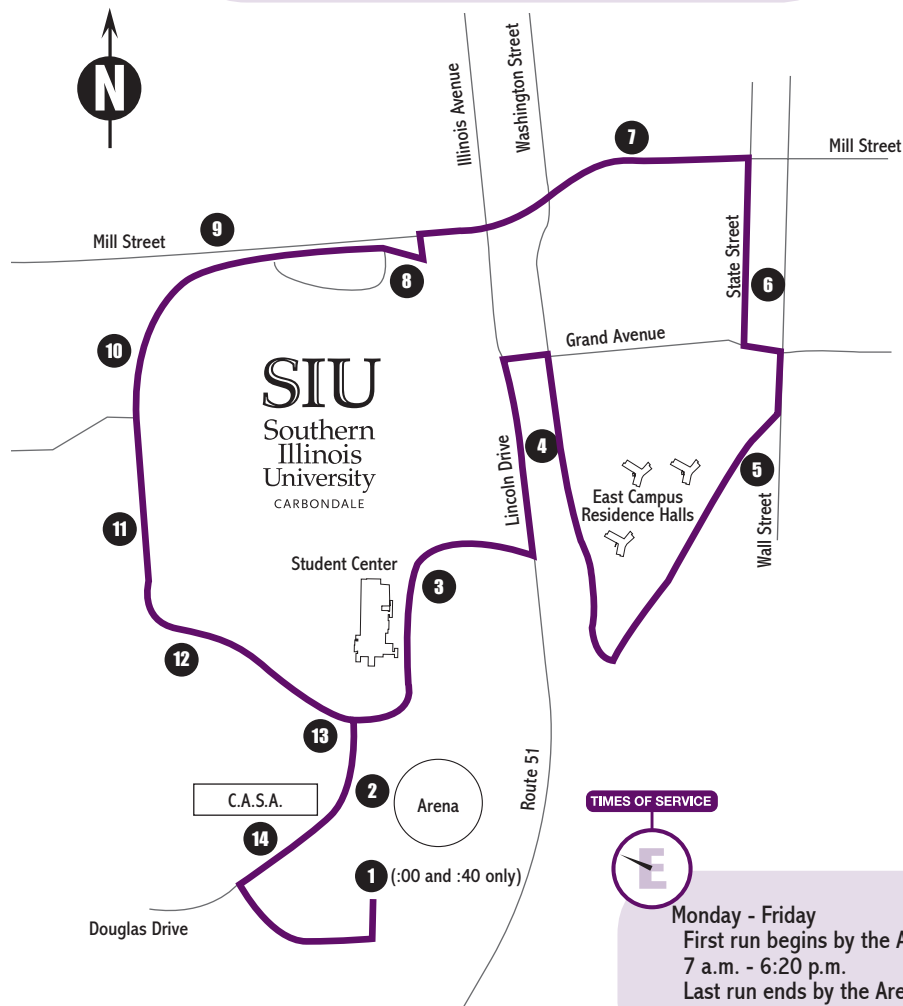

# E East

EAST CAMPUS SHUTTLE // MONDAY - FRIDAY  
STOP NO./MINUTE OF HOUR/LOCATION/BUS STOP NO.

1	:00	⊙	:40	Arena	105
2	:01	:21	:41	Lingle Hall	113
3	:03	:23	:43	Student Center (East Side)	195
4	:05	:25	:45	Washington Street @ Grinnell	244
5	:07	:27	:47	Logan @ Park (East Side)	243
6	:09	:29	:49	Health Center	133
7	:10	:30	:50	Mill @ Lincoln	157
8	:11	:31	:51	Lincoln @ Normal	149
9	:12	:32	:52	Lincoln Crosswalk (past Poplar)	151
10	:12	:32	:52	Northwest Annex @ Wham	162
11	:13	:33	:53	Communications Building	118
12	:14	:34	:54	Thompson Point @ Lincoln (South Side)	221
13	:15	:35	:55	Engineering Crosswalk (South Side)	119
14	:16	:36	:56	C.A.S.A.	211

#### Note

- Shuttle leaves the Arena every 20 minutes
- Shuttle will not go to the Arena at :20. Instead it will turn around in the circle drive at C.A.S.A.

#### TIMES OF SERVICE

Monday - Friday  
First run begins by the Arena  
7 a.m. - 6:20 p.m.  
Last run ends by the Arena